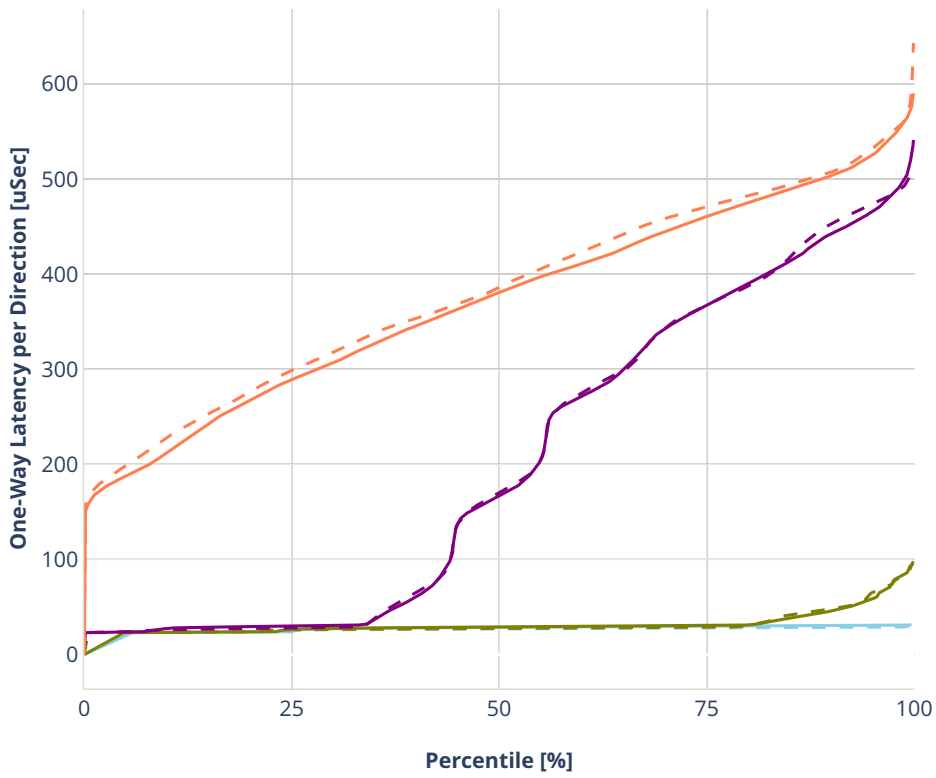

Latency: avf-ethip4ipsec10000tnlsw-ip4base-int-aes256gcm

- No-load.
- Low-load, 10% PDR.
- Mid-load, 50% PDR.
- High-load, 90% PDR.