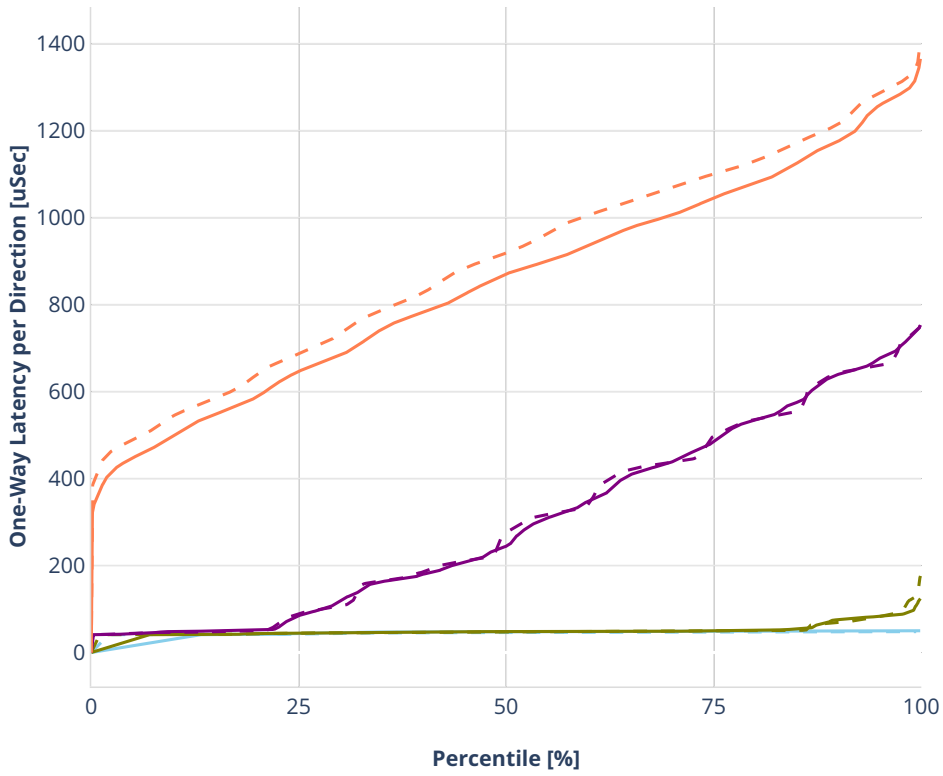

### Latency: avf-ethip4ipsec10000tnlsw-ip4base-int-aes128cbc-hmac512sha

- No-load.
- Low-load, 10% PDR.
- Mid-load, 50% PDR.
- High-load, 90% PDR.