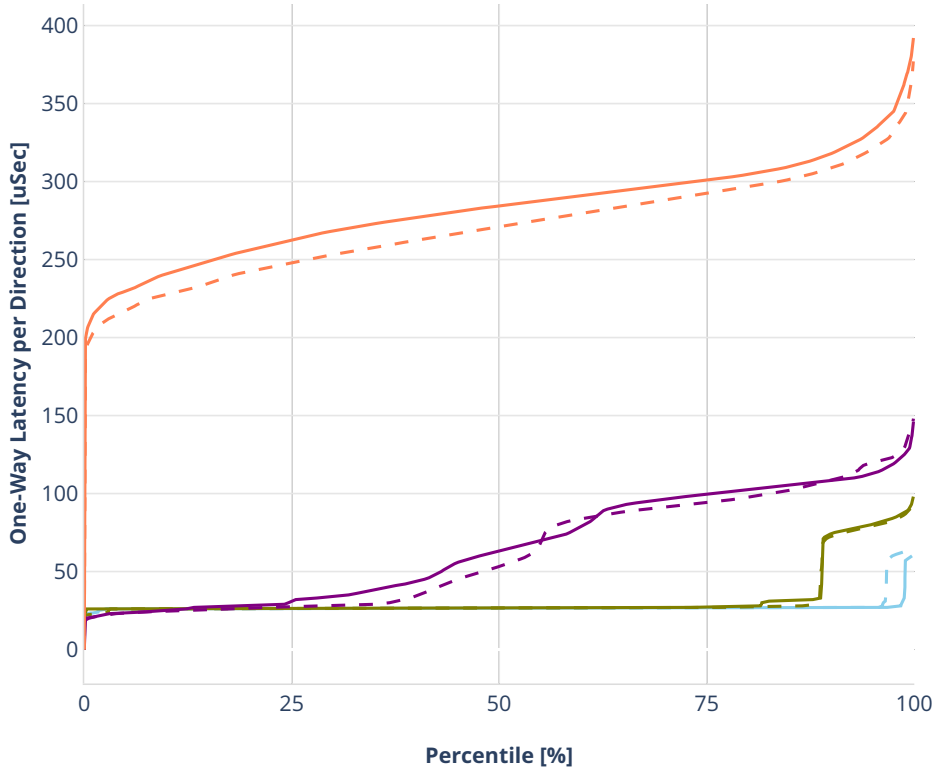

### Latency: ethip6srhip6-ip6base-srv6proxy-masq

- No-load.
- Low-load, 10% PDR.
- Mid-load, 50% PDR.
- High-load, 90% PDR.