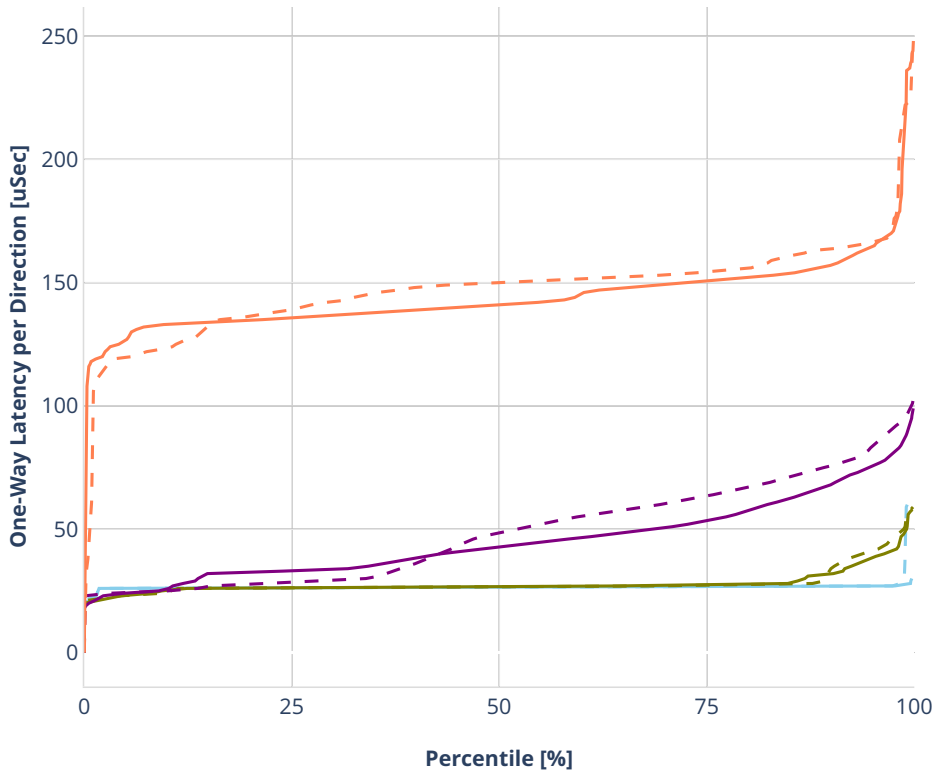

Latency: ethip6srhip6-ip6base-srv6proxy-dyn

- No-load.
- Low-load, 10% PDR.
- Mid-load, 50% PDR.
- High-load, 90% PDR.