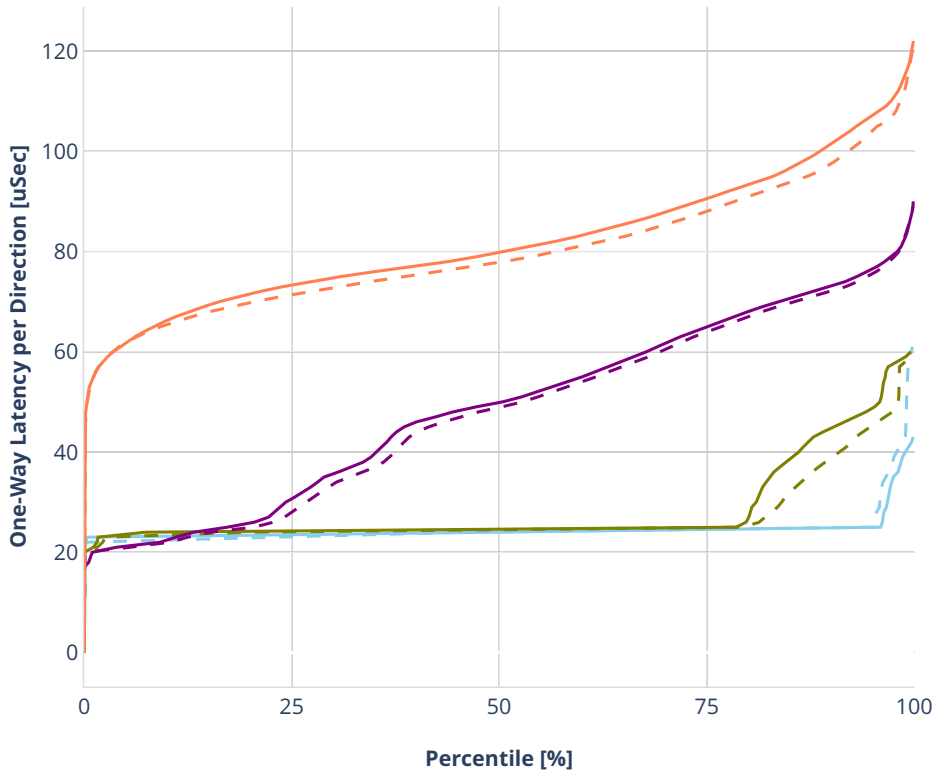

### Latency: ethip6srhip6-ip6base-srv6enc2sids

- No-load.
- Low-load, 10% PDR.
- Mid-load, 50% PDR.
- High-load, 90% PDR.