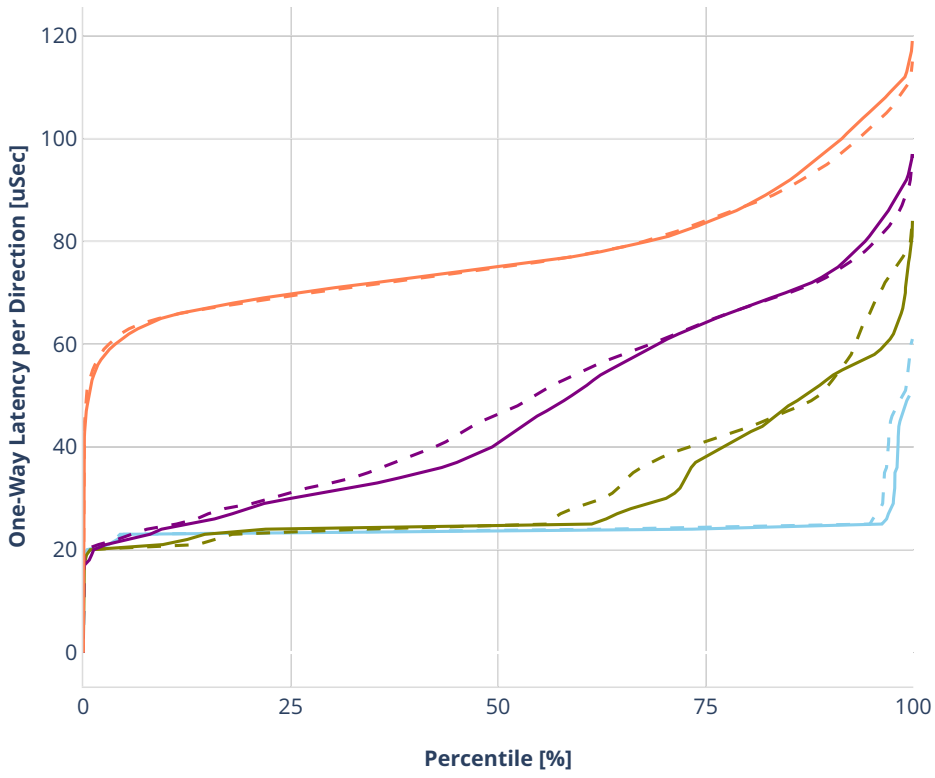

Latency: ethip6srhip6-ip6base-srv6enc2sids-nodcaps

- No-load.
- Low-load, 10% PDR.
- Mid-load, 50% PDR.
- High-load, 90% PDR.