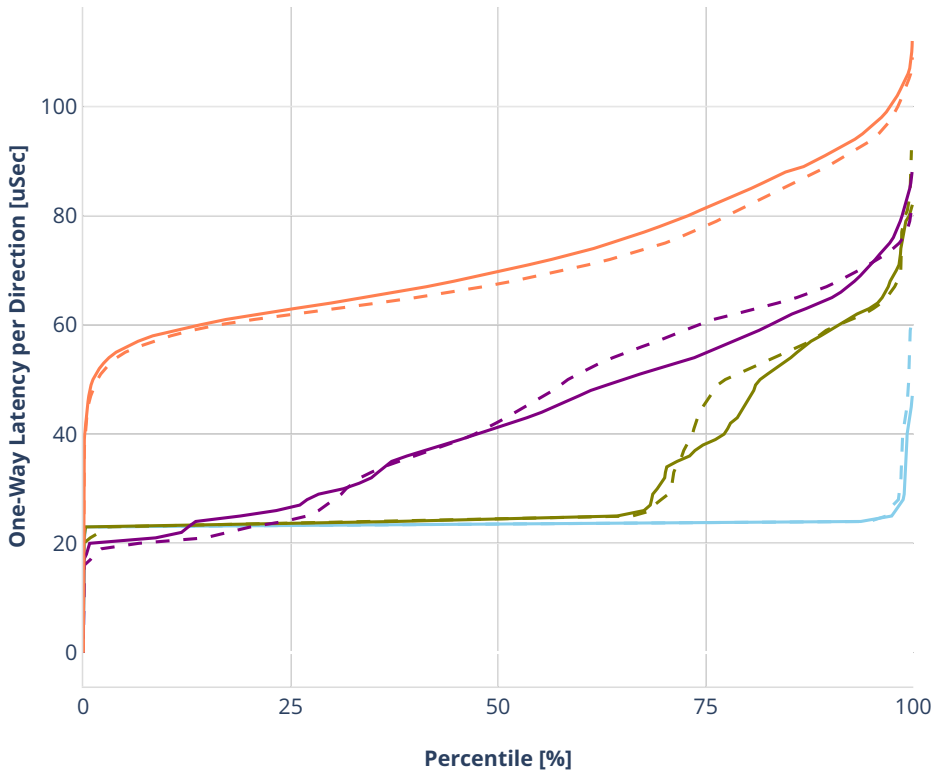

### Latency: ethip6ip6-ip6base-srv6enc1sid

- No-load.
- Low-load, 10% PDR.
- Mid-load, 50% PDR.
- High-load, 90% PDR.