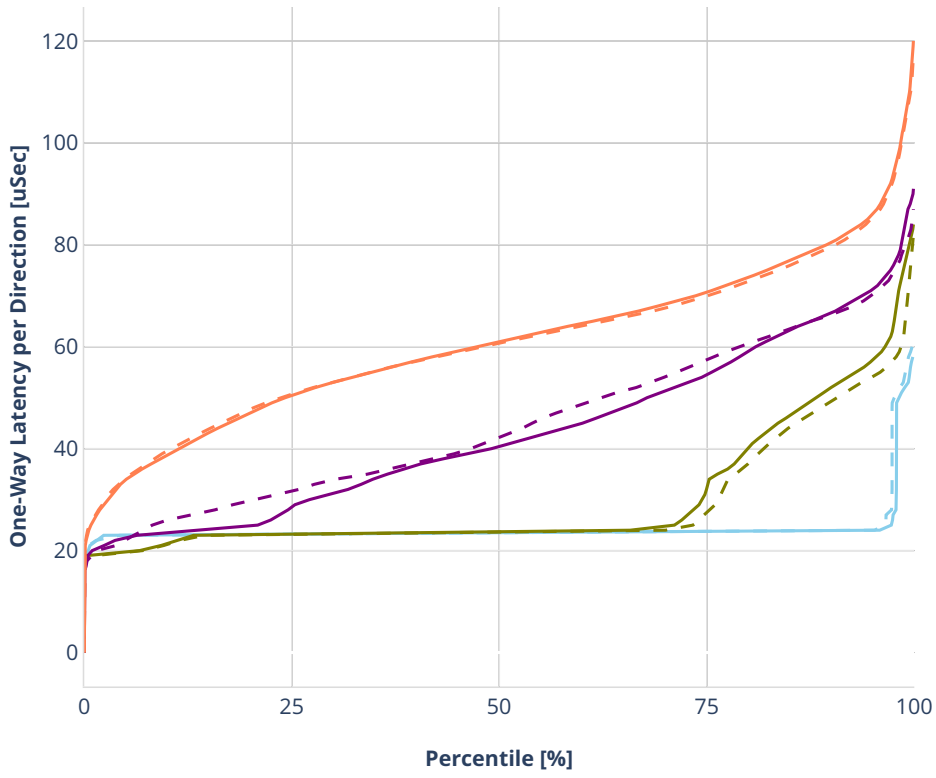

### Latency: ethip6-ip6scale2m

- No-load.
- Low-load, 10% PDR.
- Mid-load, 50% PDR.
- High-load, 90% PDR.