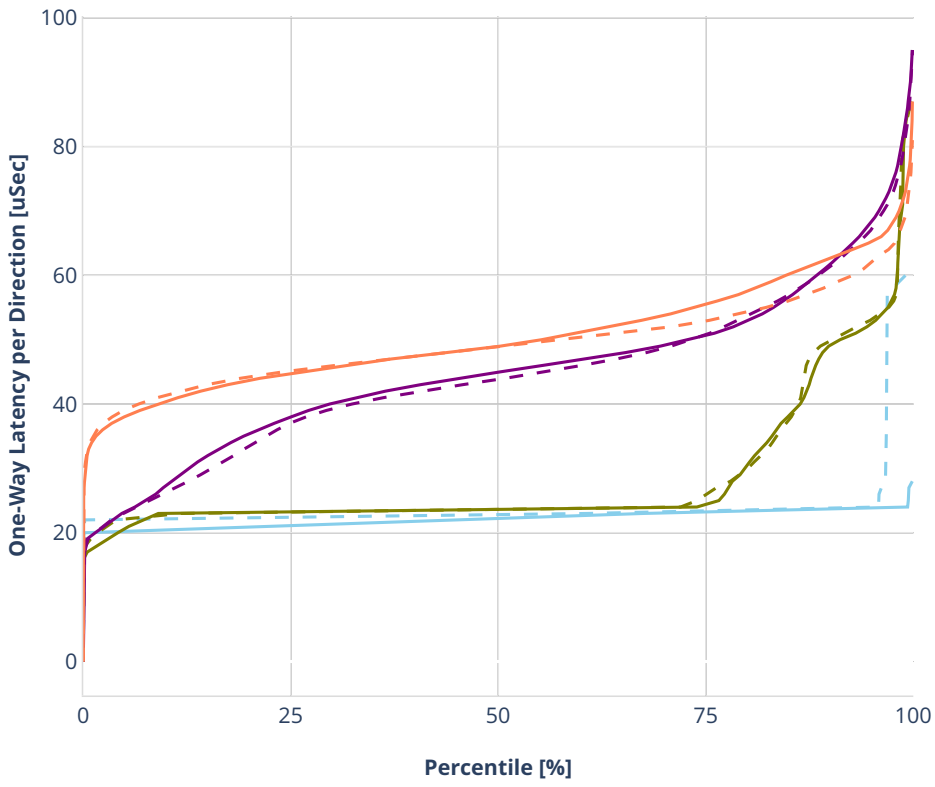

Latency: ethip6-ip6base

- No-load.
- Low-load, 10% PDR.
- Mid-load, 50% PDR.
- High-load, 90% PDR.