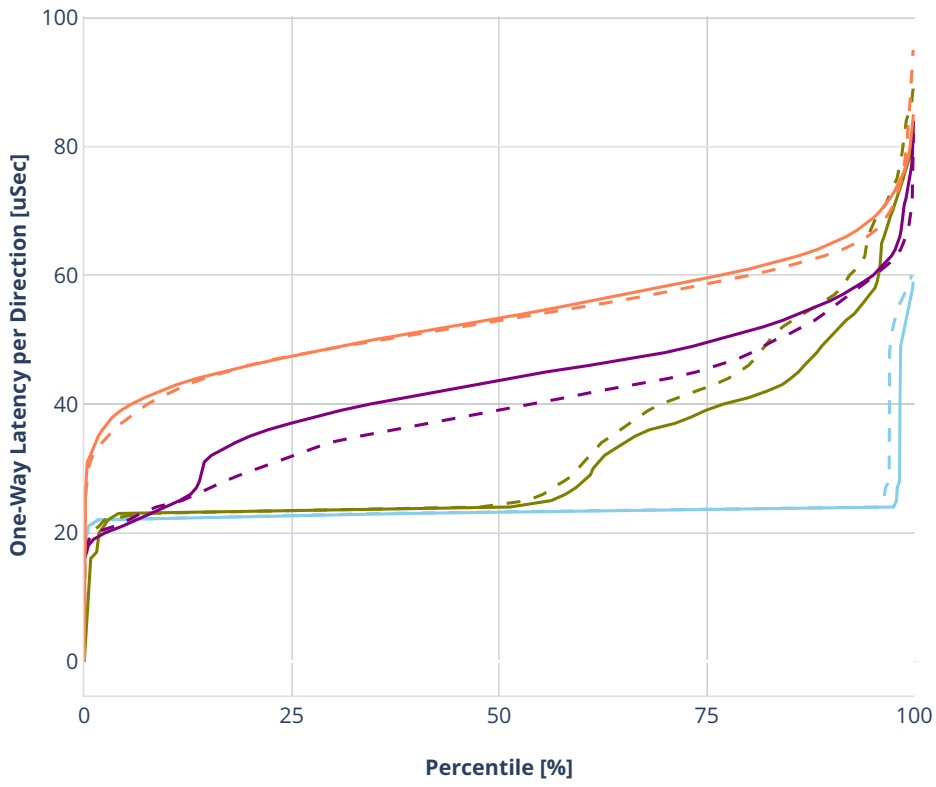

Latency: dot1q-ip6base

- No-load.
- Low-load, 10% PDR.
- Mid-load, 50% PDR.
- High-load, 90% PDR.