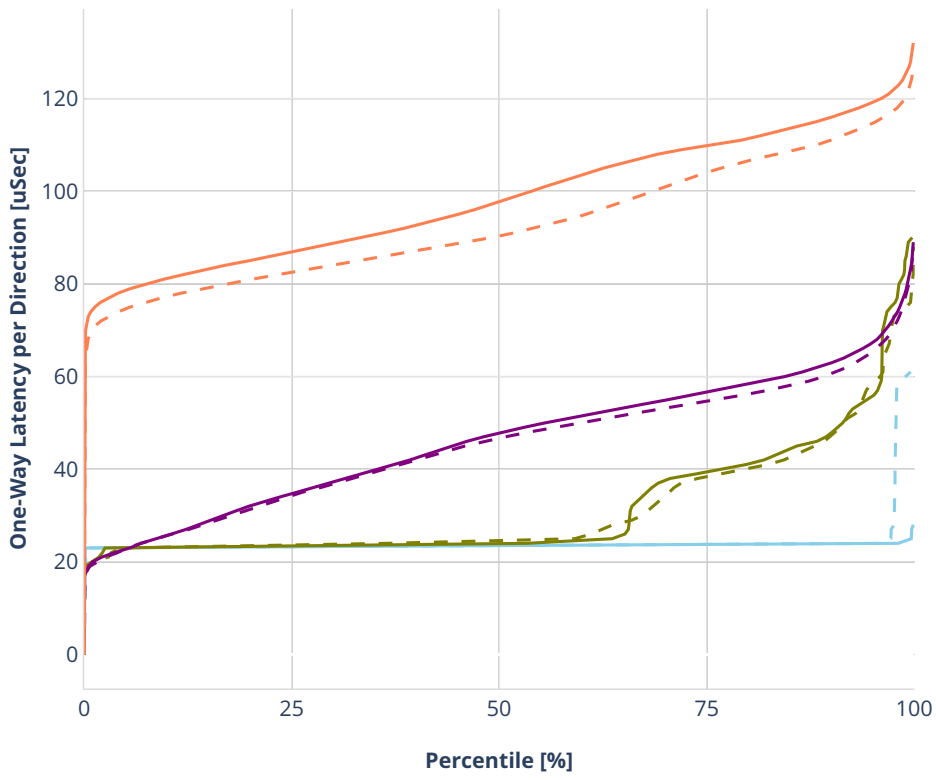

Latency: ethip4vxlan-l2xcbase

- No-load.
- Low-load, 10% PDR.
- Mid-load, 50% PDR.
- High-load, 90% PDR.