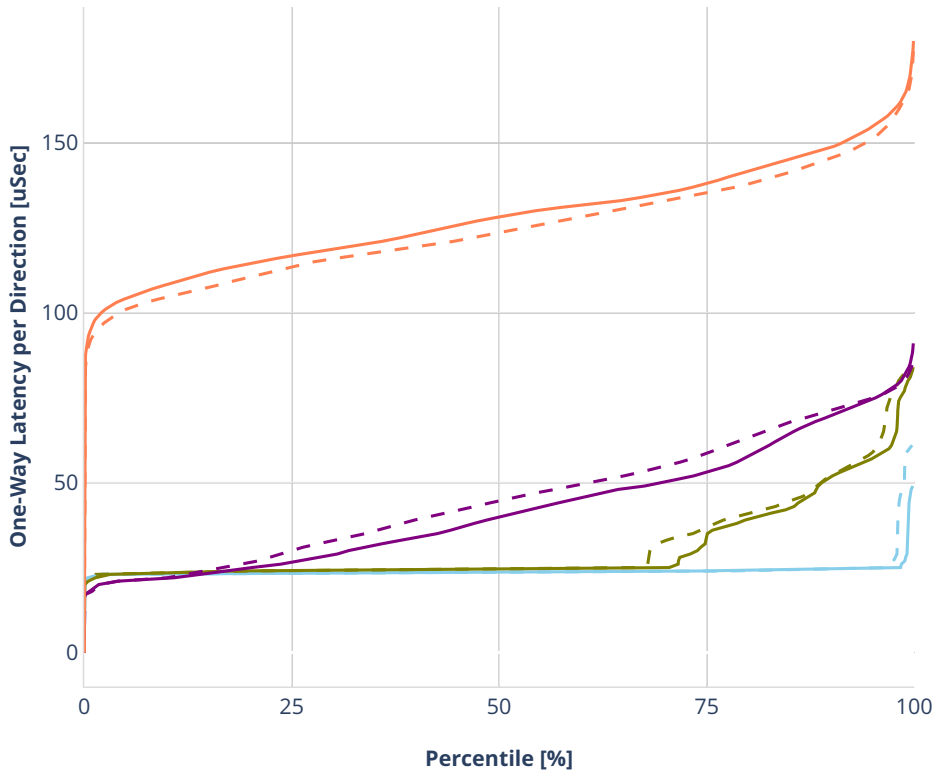

Latency: ethip4vxlan-l2bdbasemaclrn

- No-load.
- Low-load, 10% PDR.
- Mid-load, 50% PDR.
- High-load, 90% PDR.