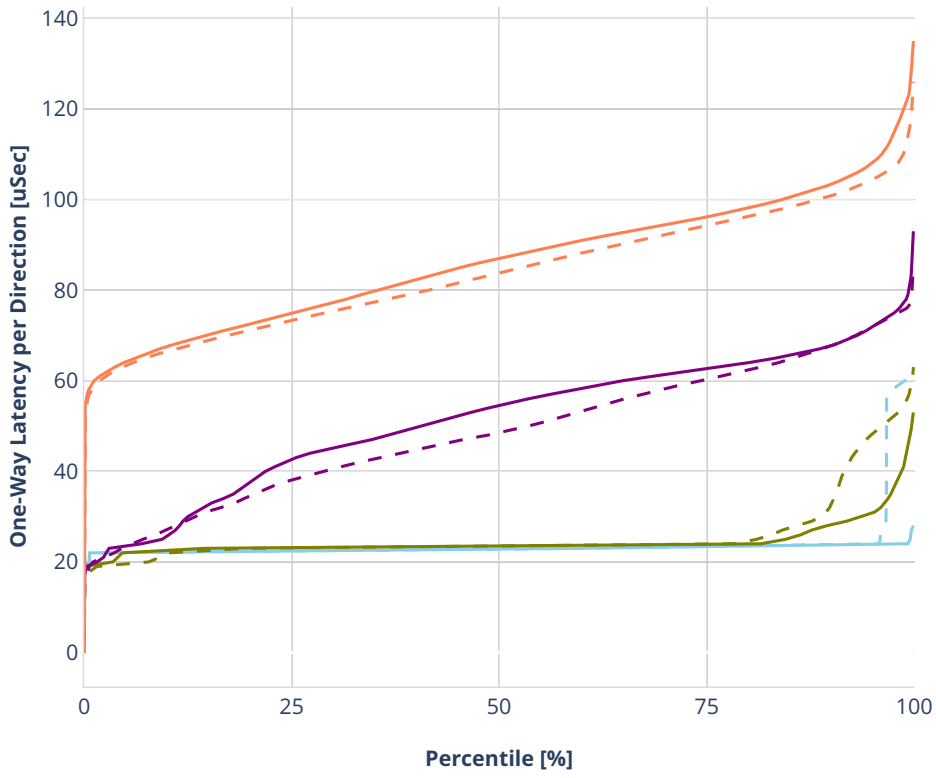

Latency: ethip4-ip4scale2m

- No-load.
- Low-load, 10% PDR.
- Mid-load, 50% PDR.
- High-load, 90% PDR.