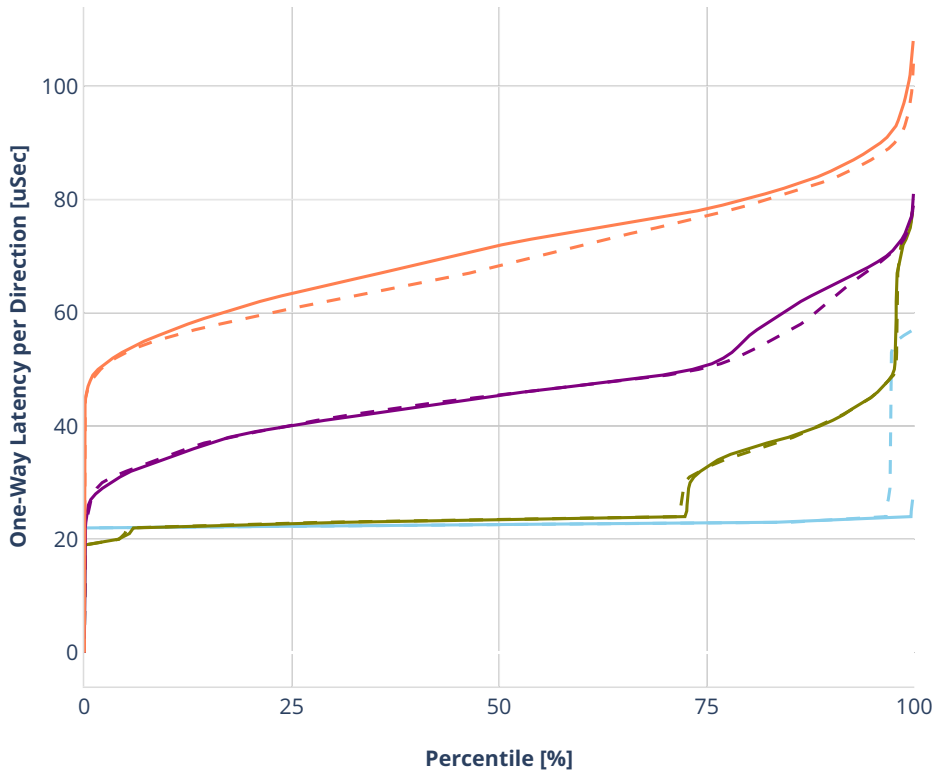

Latency: ethip4-ip4base

- No-load.
- Low-load, 10% PDR.
- Mid-load, 50% PDR.
- High-load, 90% PDR.