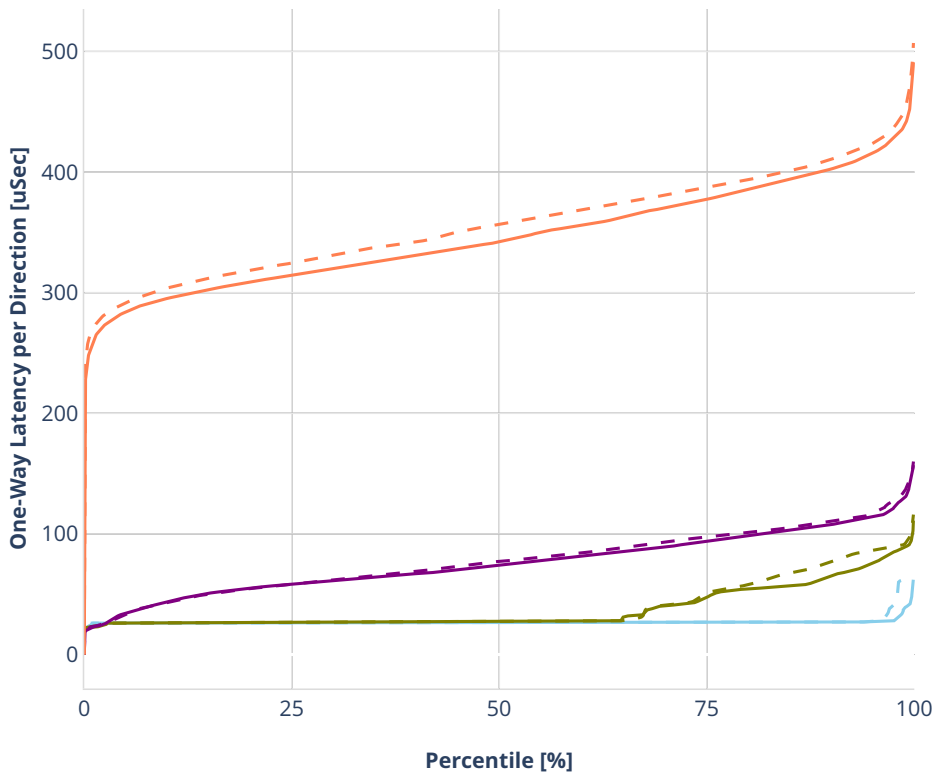

Latency: ethip4-ip4base-eth-2vhostvr1024-1vm

- No-load.
- Low-load, 10% PDR.
- Mid-load, 50% PDR.
- High-load, 90% PDR.