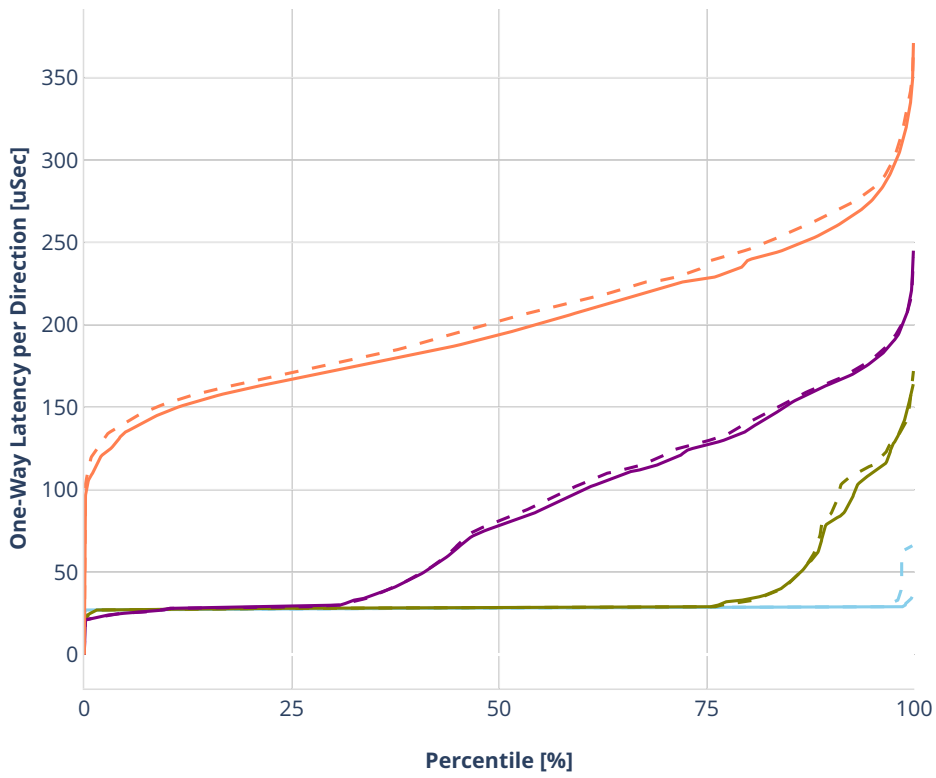

### Latency: ethip4-ip4base-eth-2vhostvr1024-1vm-vppip4

- No-load.
- Low-load, 10% PDR.
- Mid-load, 50% PDR.
- High-load, 90% PDR.