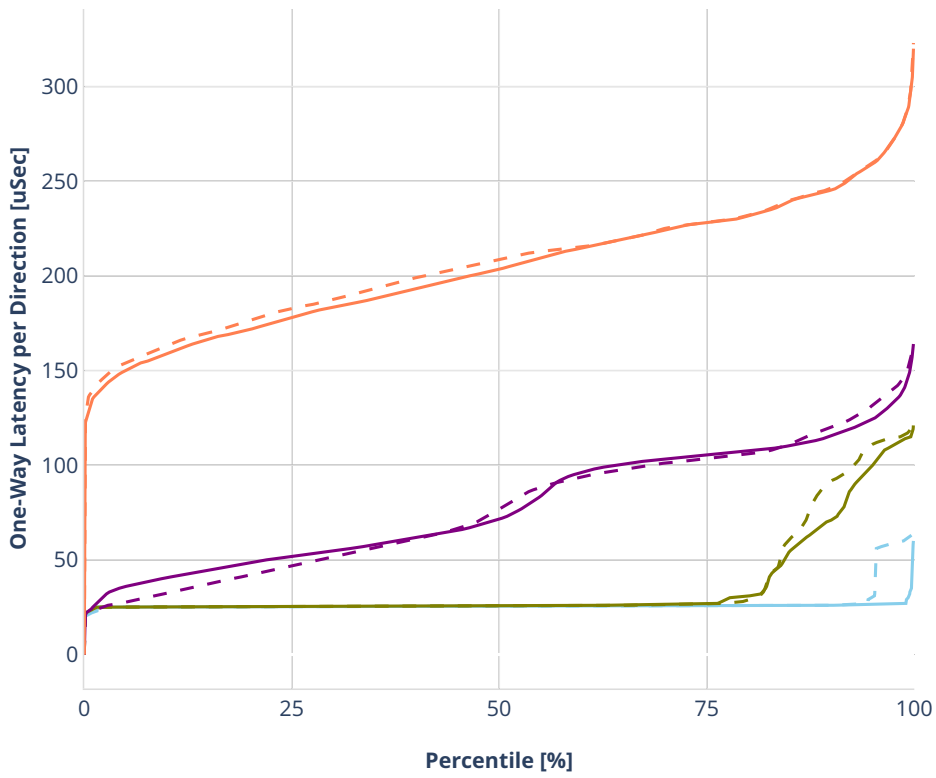

Latency: eth-l2xcbase-eth-2vhostvr1024-1vm

- No-load.
- Low-load, 10% PDR.
- Mid-load, 50% PDR.
- High-load, 90% PDR.