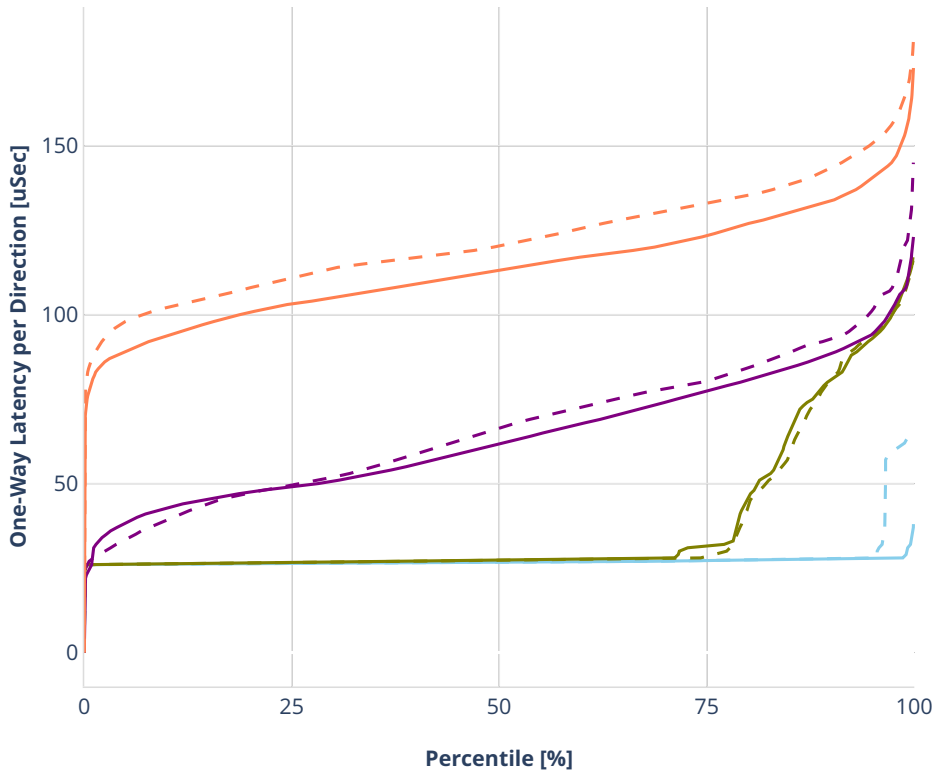

Latency: eth-l2xcbase-eth-2vhostvr1024-1vm-vppl2xc

- No-load.
- Low-load, 10% PDR.
- Mid-load, 50% PDR.
- High-load, 90% PDR.