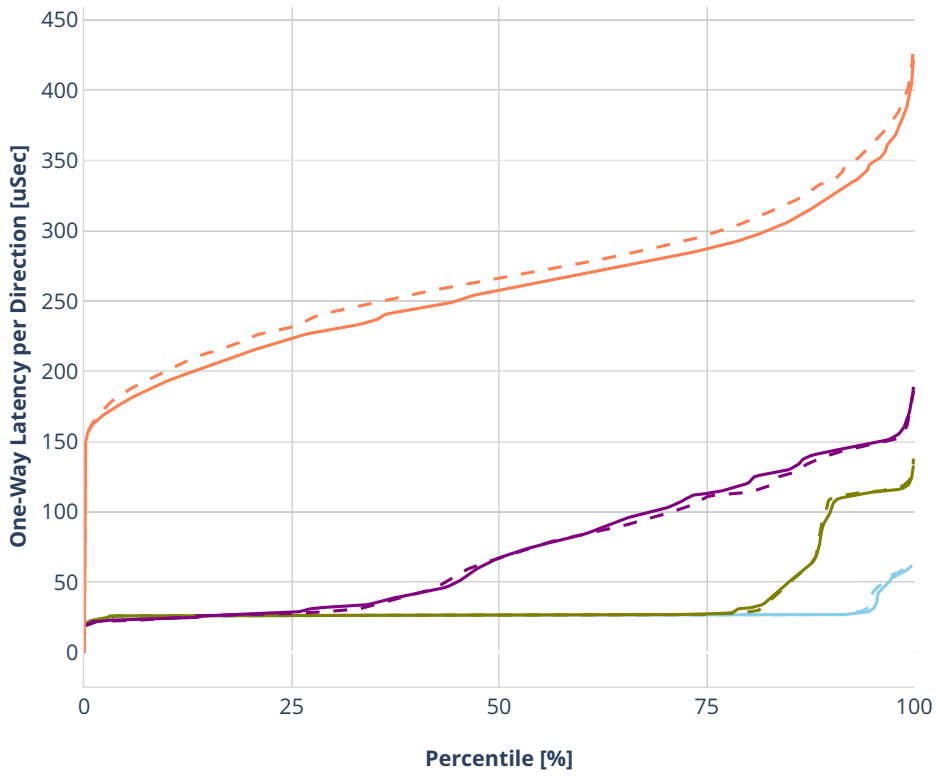

Latency: eth-l2bdbasemaclrn-eth-2vhostvr1024-1vm

- No-load.
- Low-load, 10% PDR.
- Mid-load, 50% PDR.
- High-load, 90% PDR.