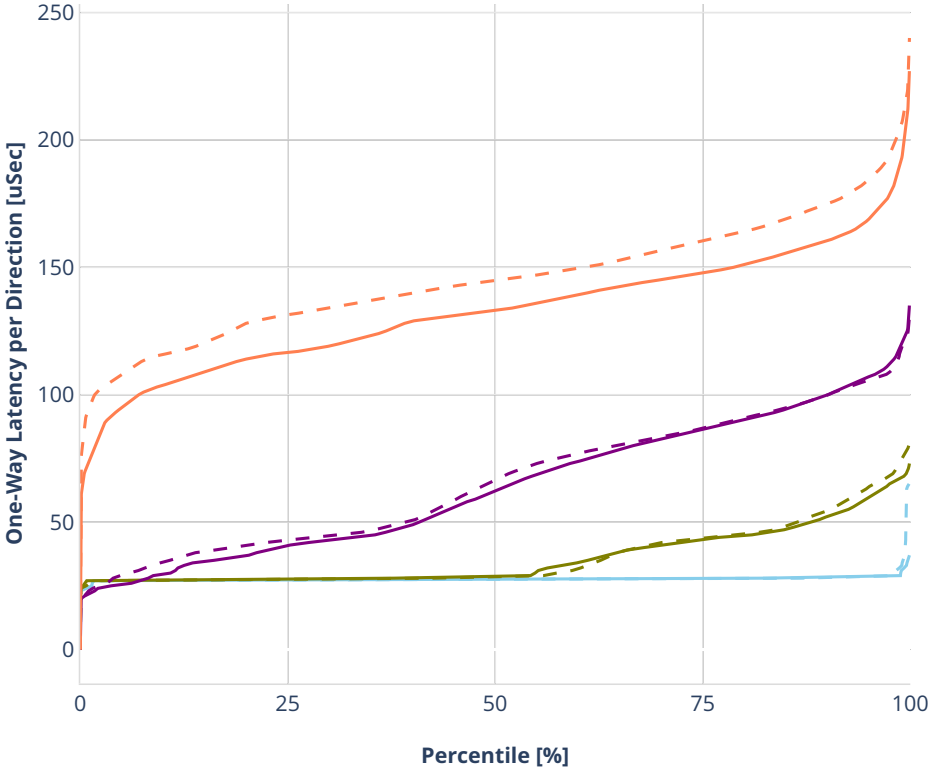

### Latency: eth-l2bdbasemaclrn-eth-2vhostvr1024-1vm-vppl2xc

- No-load.
- Low-load, 10% PDR.
- Mid-load, 50% PDR.
- High-load, 90% PDR.