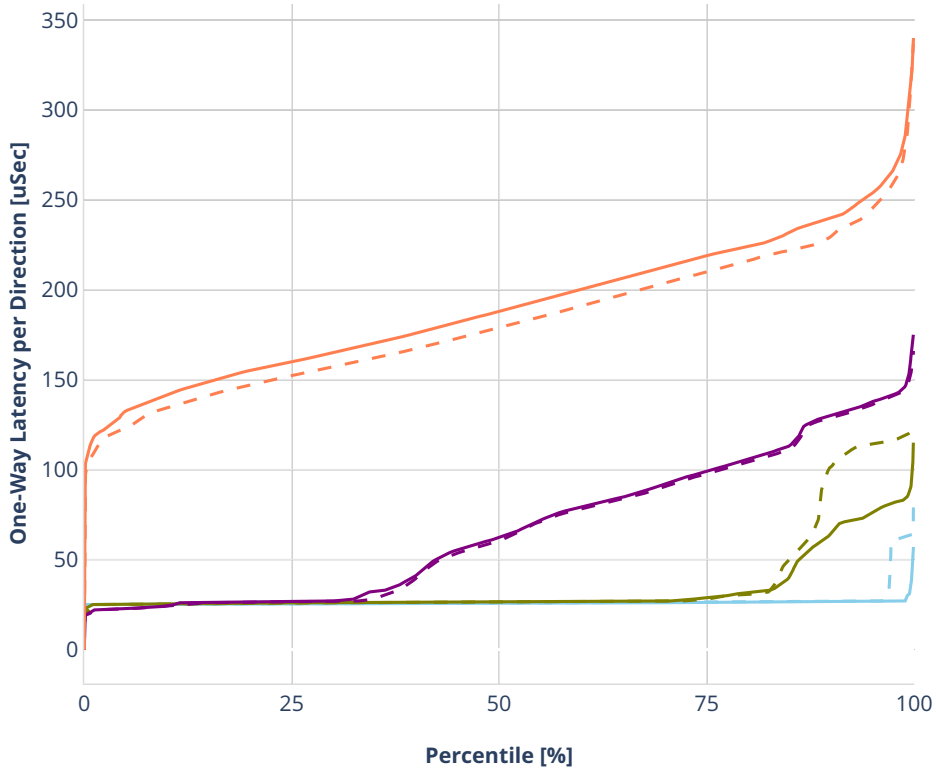

Latency: dot1q-l2xcbase-eth-2vhostvr1024-1vm

- No-load.
- Low-load, 10% PDR.
- Mid-load, 50% PDR.
- High-load, 90% PDR.