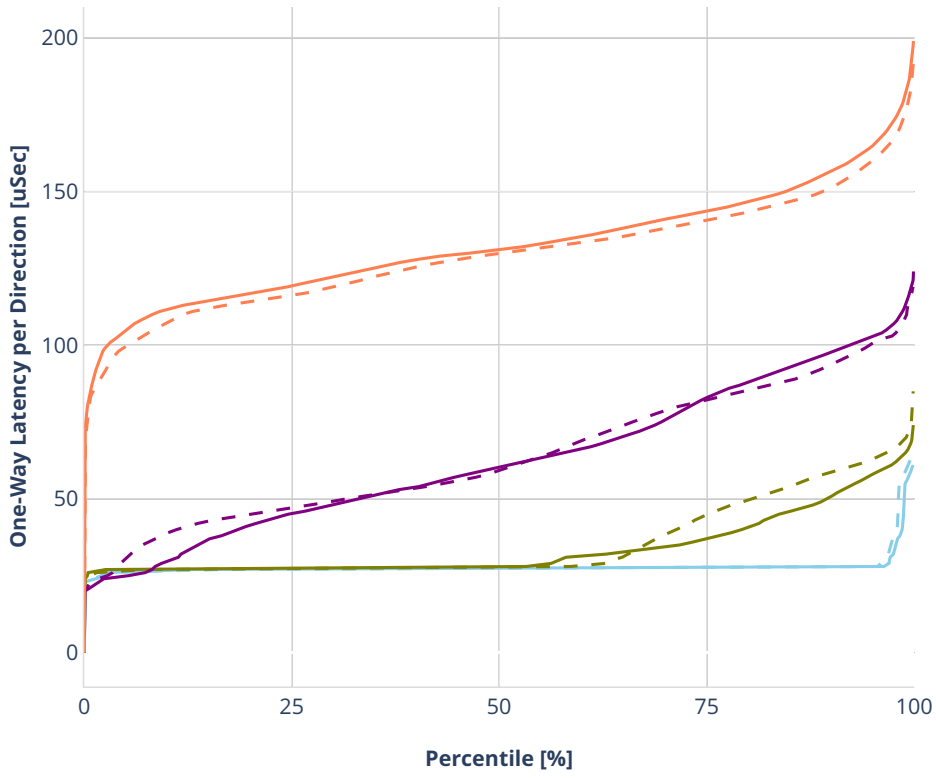

### Latency: dot1q-l2xbase-eth-2vhostvr1024-1vm-vppl2xc

- No-load.
- Low-load, 10% PDR.
- Mid-load, 50% PDR.
- High-load, 90% PDR.