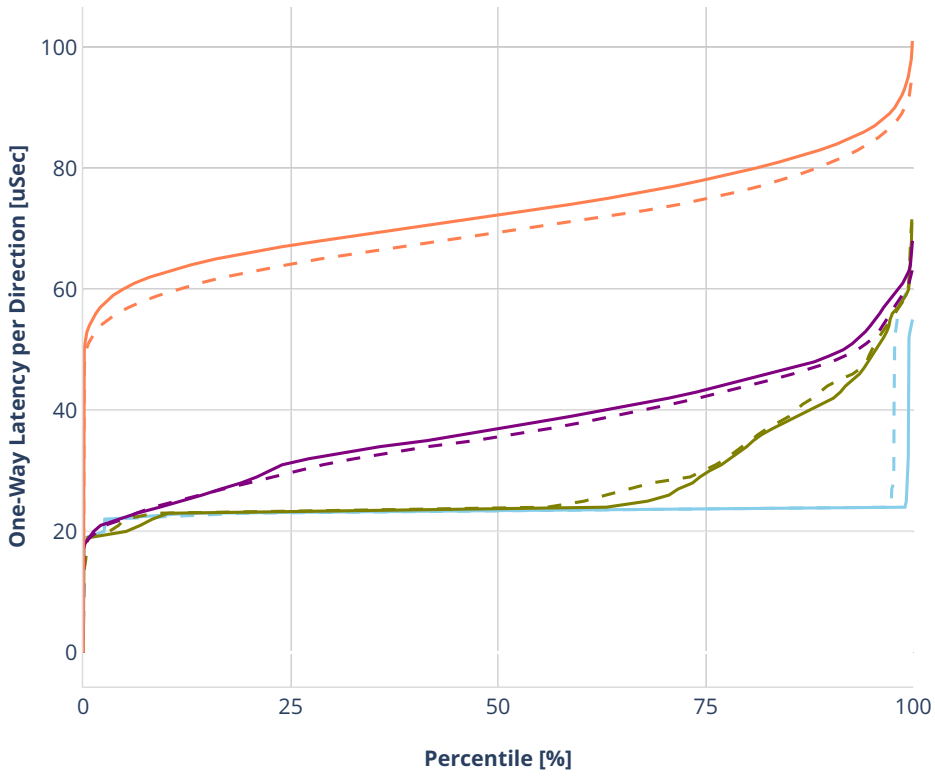

Latency: dot1q-l2bdbasemaclrn

- No-load.
- Low-load, 10% PDR.
- Mid-load, 50% PDR.
- High-load, 90% PDR.