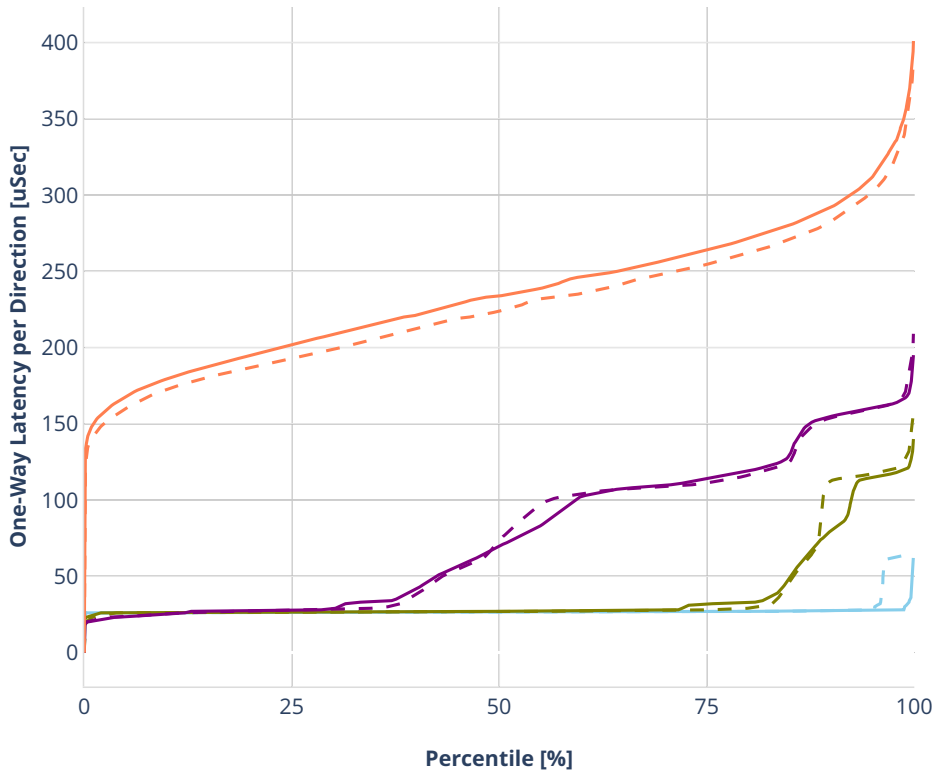

### Latency: dot1q-l2bdbasemaclrn-eth-2vhostvr1024-1vm

- No-load.
- Low-load, 10% PDR.
- Mid-load, 50% PDR.
- High-load, 90% PDR.