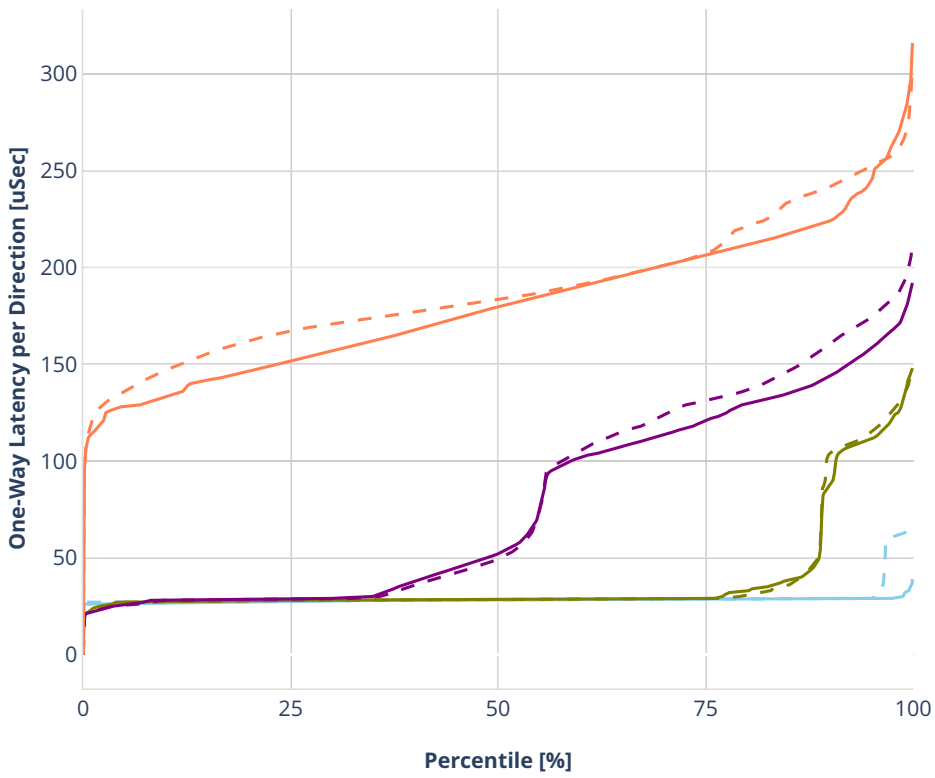

Latency: dot1q-l2bdbasemaclrn-eth-2vhostvr1024-1vm-vppl2xc

- No-load.
- Low-load, 10% PDR.
- Mid-load, 50% PDR.
- High-load, 90% PDR.