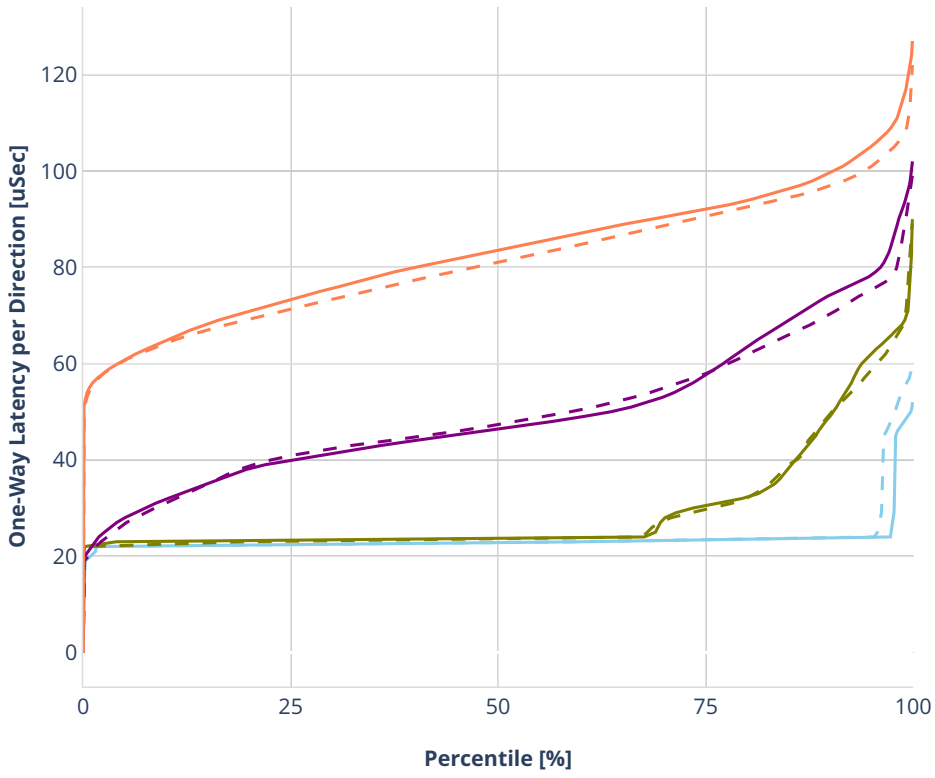

### Latency: dot1q-ip4base

- No-load.
- Low-load, 10% PDR.
- Mid-load, 50% PDR.
- High-load, 90% PDR.