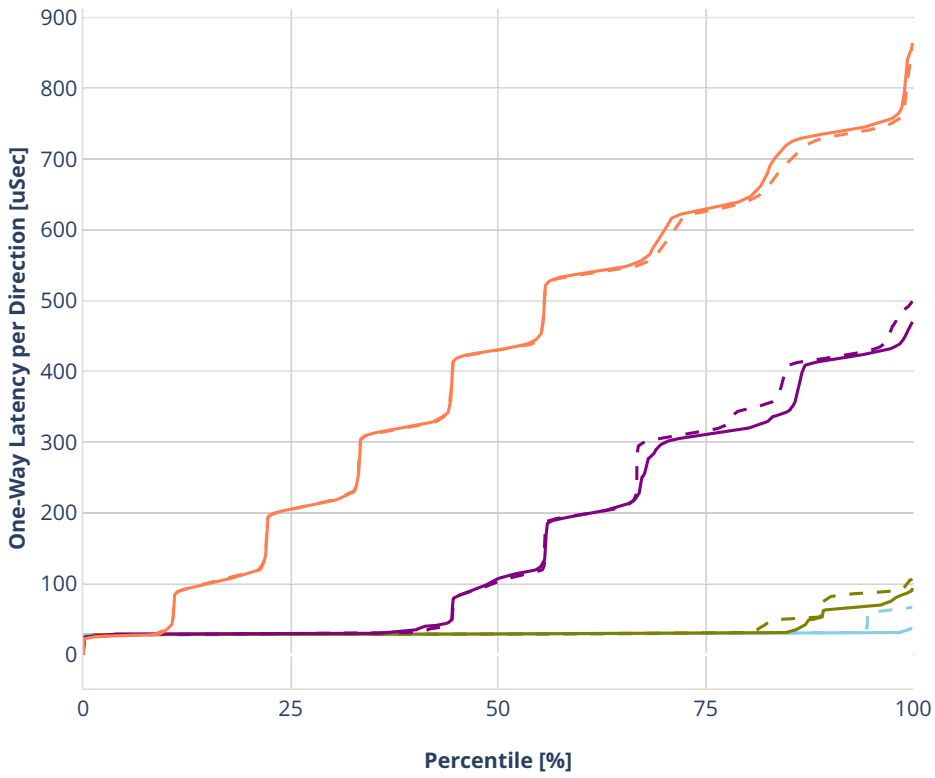

Latency: ethip4ipsec4tnlsw-ip4base-int-aes256gcm

- No-load.
- Low-load, 10% PDR.
- Mid-load, 50% PDR.
- High-load, 90% PDR.