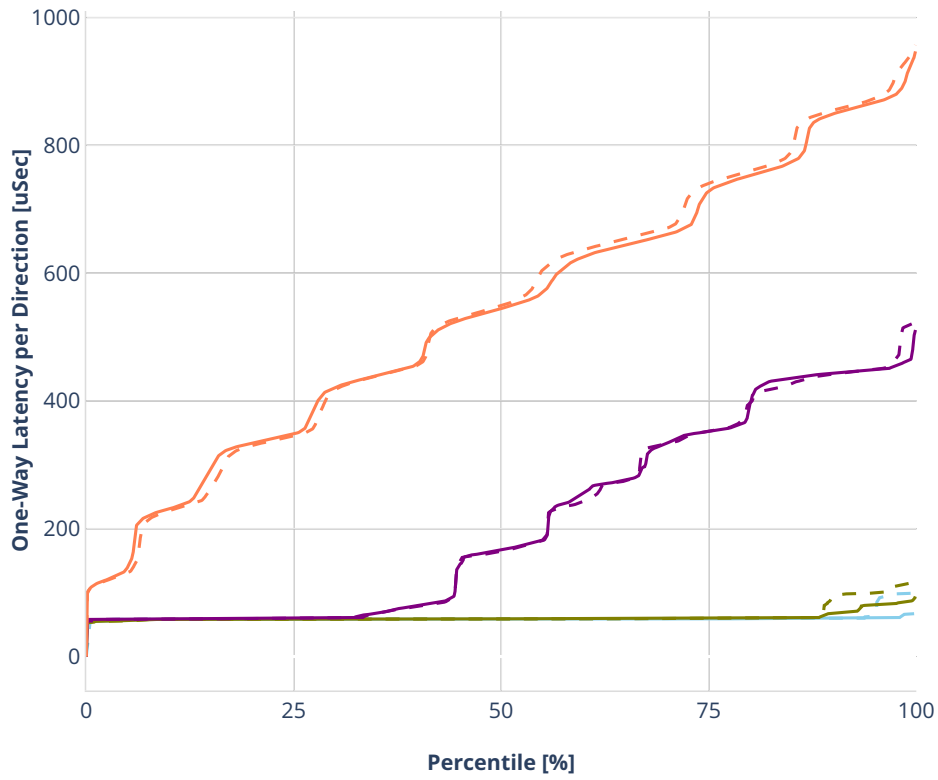

Latency: ethip4ipsec4tnlsw-ip4base-int-aes128cbc-hmac512sha

- No-load.
- Low-load, 10% PDR.
- Mid-load, 50% PDR.
- High-load, 90% PDR.