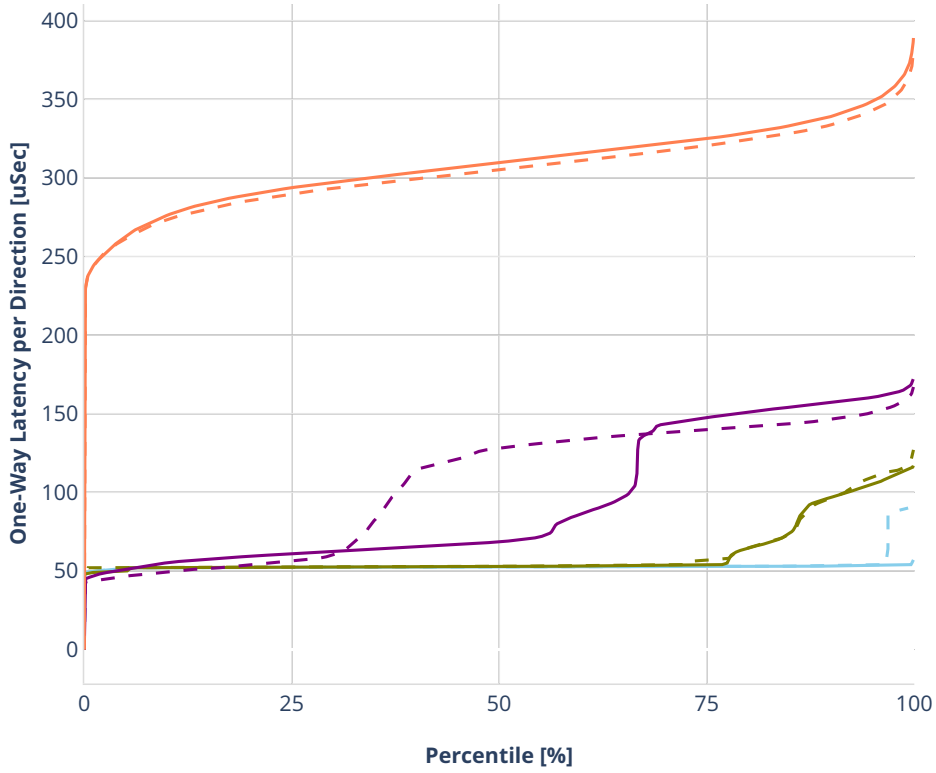

Latency: ethip4ipsec1tnlhw-ip4base-int-aes256gcm

- No-load.
- Low-load, 10% PDR.
- Mid-load, 50% PDR.
- High-load, 90% PDR.