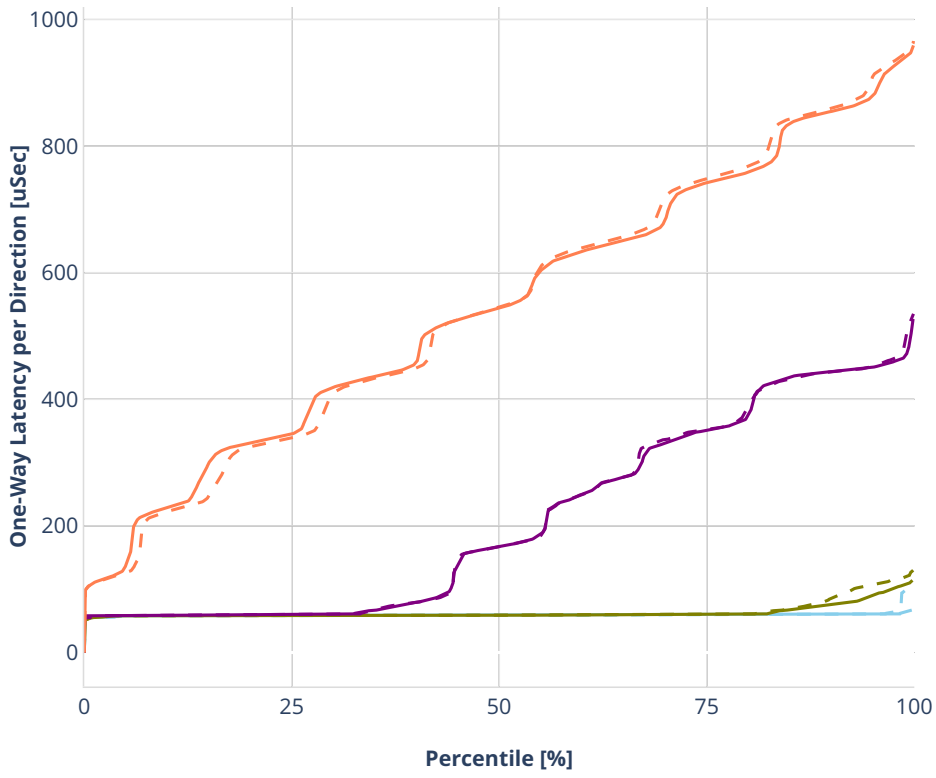

Latency: ethip4ipsec1tnlhw-ip4base-int-aes128cbc-hmac512sha

- No-load.
- Low-load, 10% PDR.
- Mid-load, 50% PDR.
- High-load, 90% PDR.