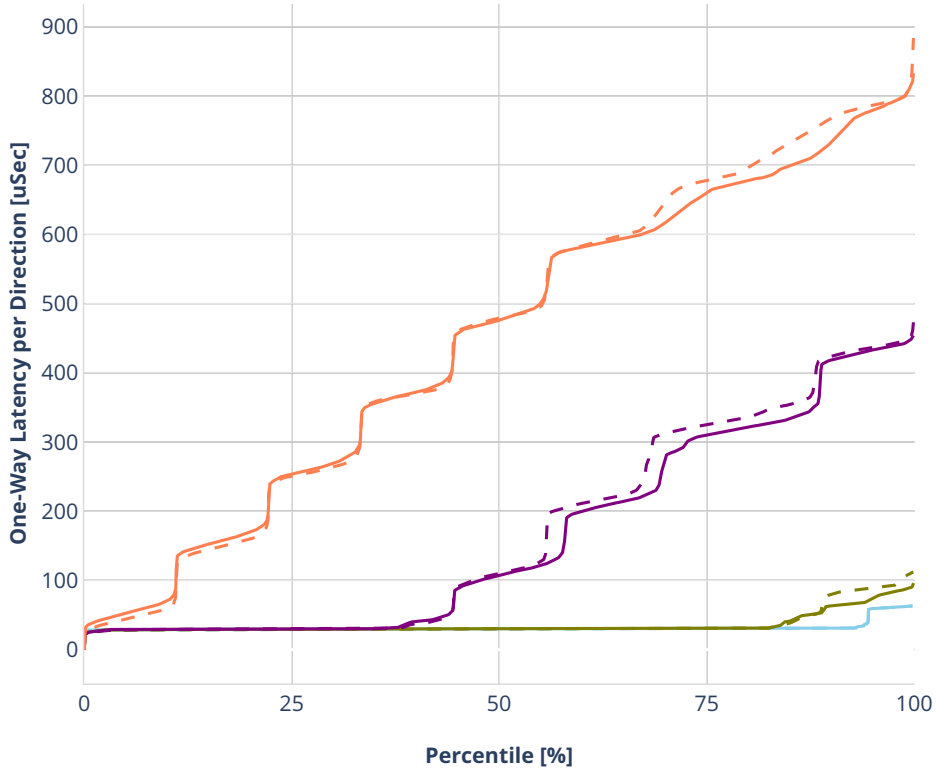

Latency: ethip4ipsec1000tnlsw-ip4base-int-aes256gcm

- No-load.
- Low-load, 10% PDR.
- Mid-load, 50% PDR.
- High-load, 90% PDR.