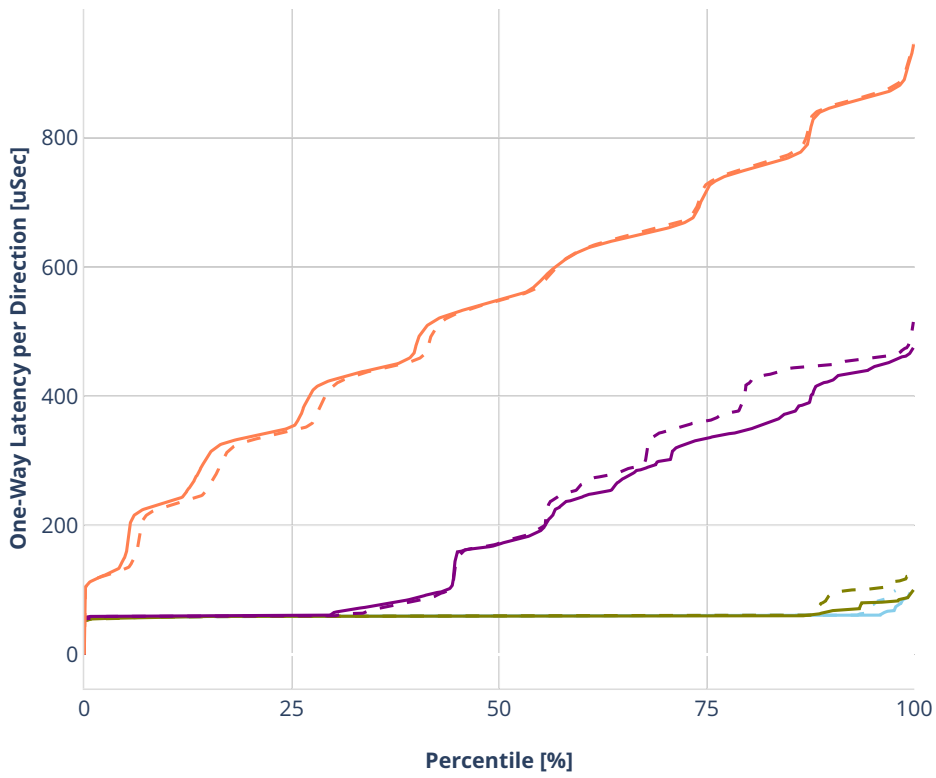

### Latency: ethip4ipsec1000tnlsw-ip4base-int-aes128cbc-hmac512sha

- No-load.
- Low-load, 10% PDR.
- Mid-load, 50% PDR.
- High-load, 90% PDR.