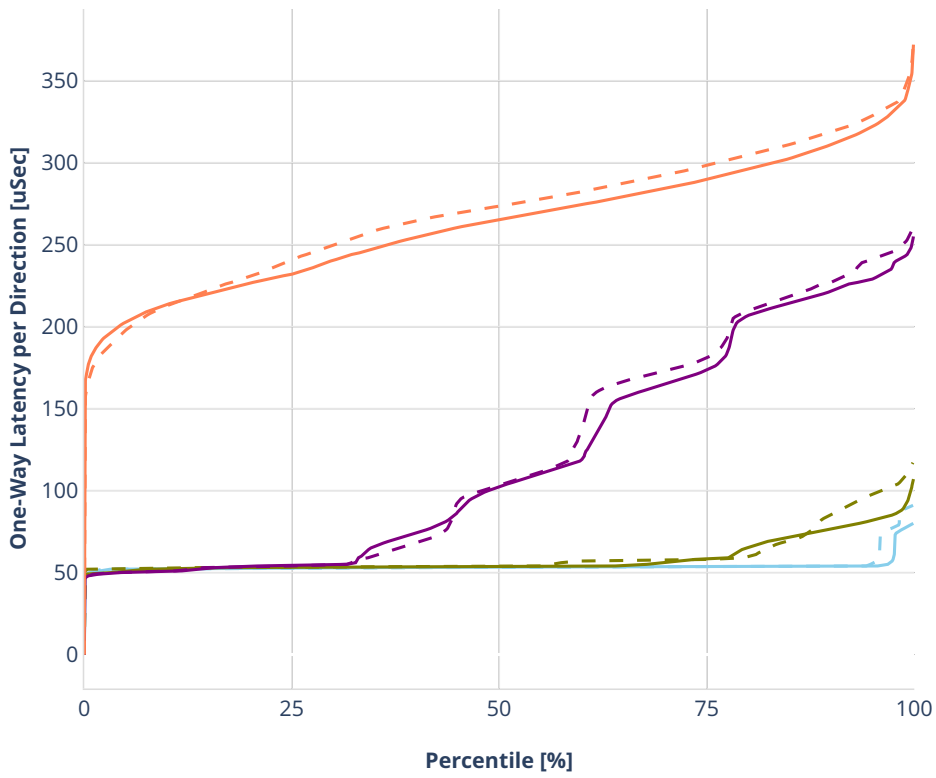

### Latency: ethip4ipsec1000tnlhw-ip4base-int-aes256gcm

- No-load.
- Low-load, 10% PDR.
- Mid-load, 50% PDR.
- High-load, 90% PDR.