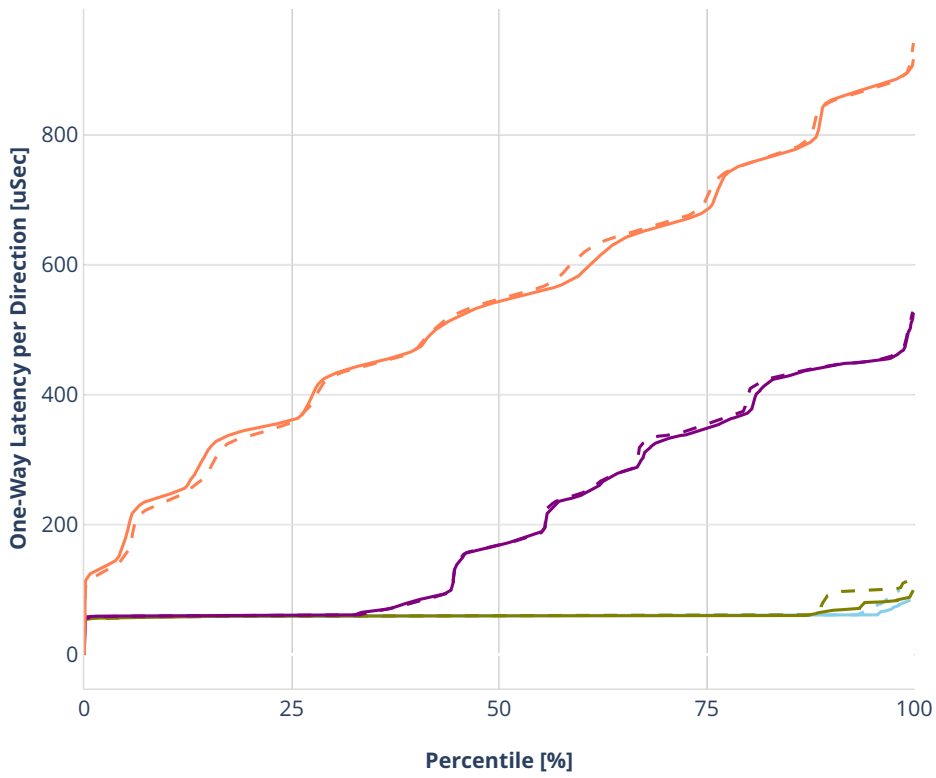

### Latency: ethip4ipsec1000tnlhw-ip4base-int-aes128cbc-hmac512sha

- No-load.
- Low-load, 10% PDR.
- Mid-load, 50% PDR.
- High-load, 90% PDR.