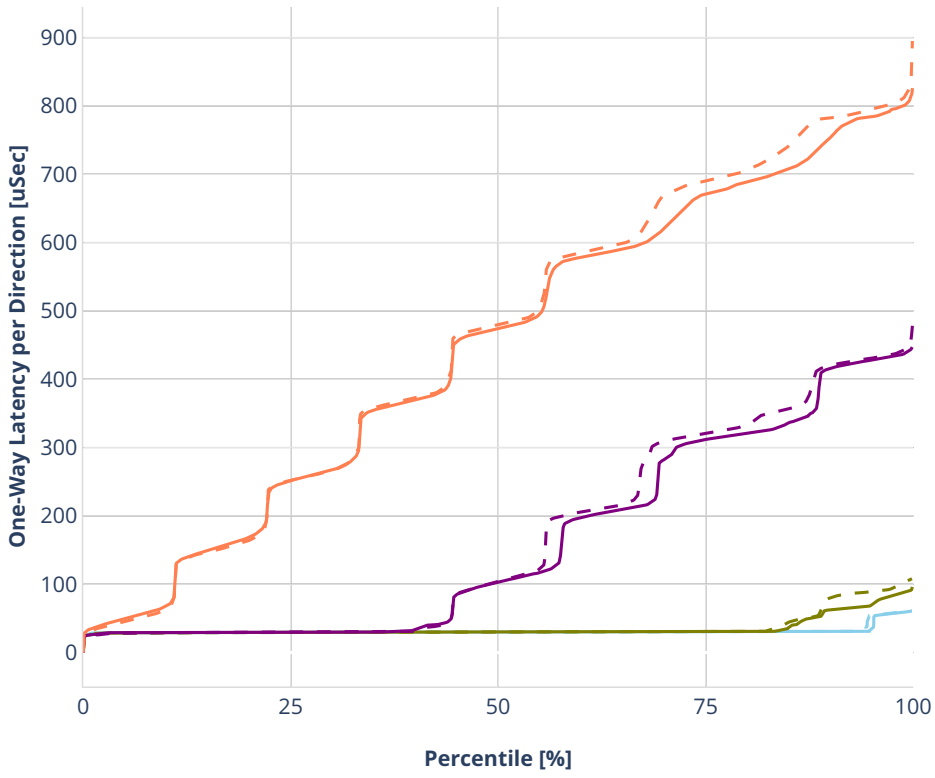

Latency: ethip4ipsec10000tnlsw-ip4base-int-aes256gcm

- No-load.
- Low-load, 10% PDR.
- Mid-load, 50% PDR.
- High-load, 90% PDR.