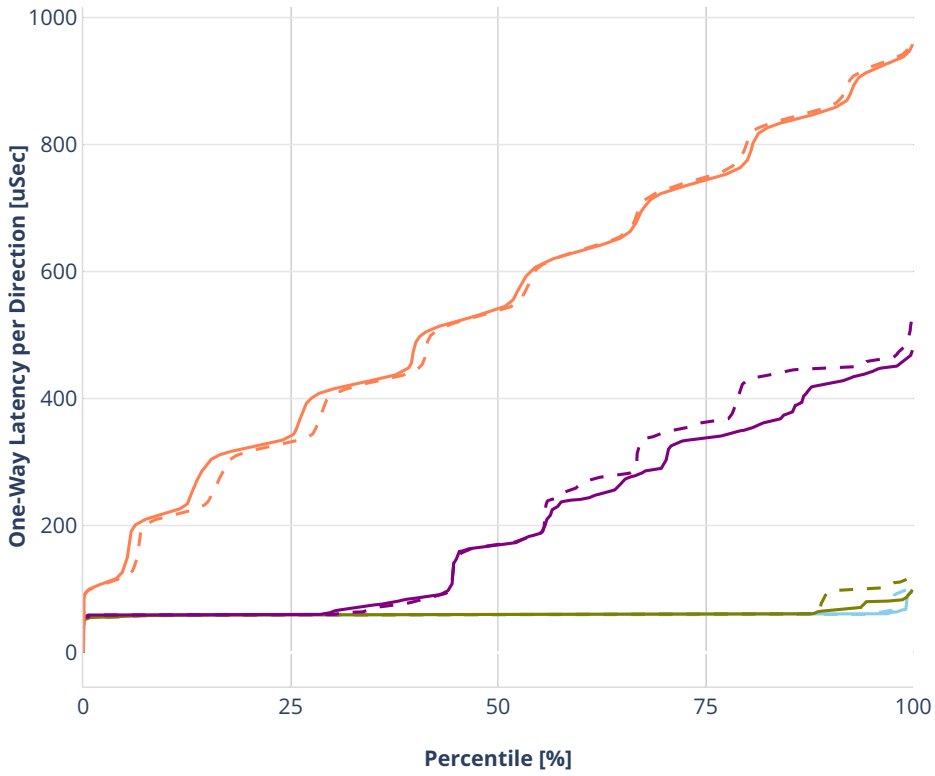

Latency: ethip4ipsec10000tnlsw-ip4base-int-aes128cbc-hmac512sha

- No-load.
- Low-load, 10% PDR.
- Mid-load, 50% PDR.
- High-load, 90% PDR.