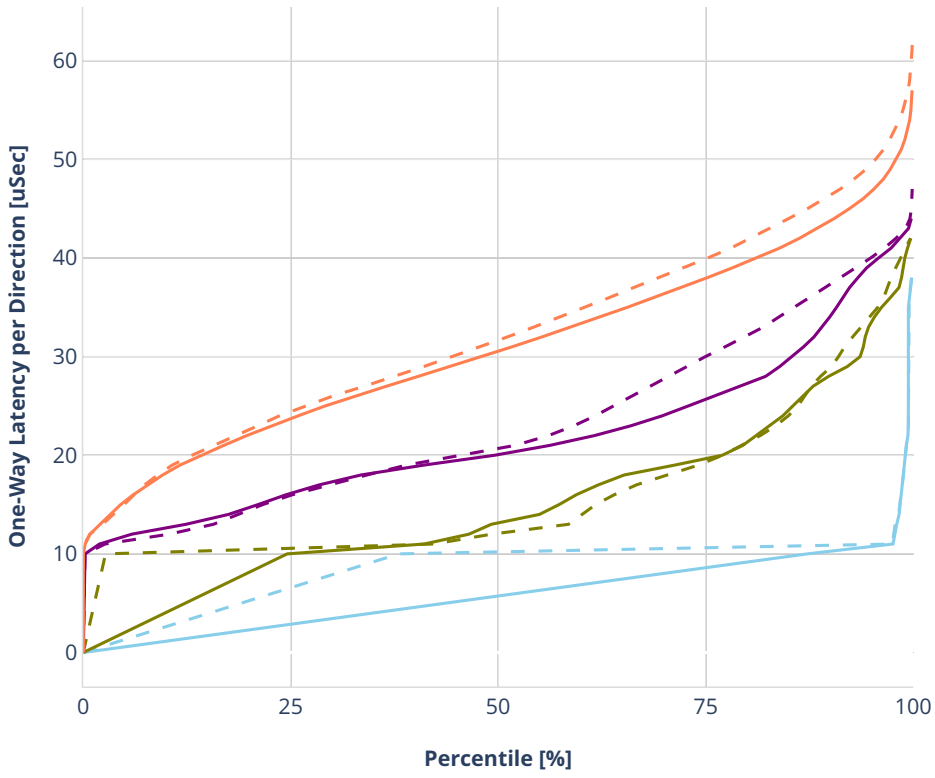

Latency: ethip6-ip6scale2m

- No-load.
- Low-load, 10% PDR.
- Mid-load, 50% PDR.
- High-load, 90% PDR.