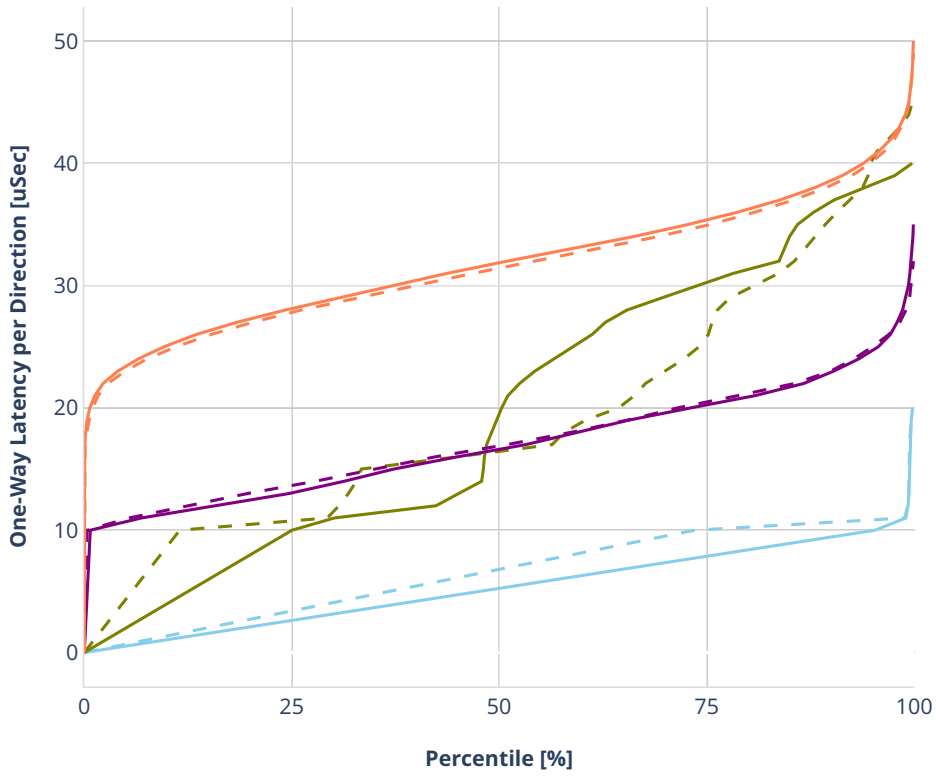

Latency: ethip6-ip6scale20k

- No-load.
- Low-load, 10% PDR.
- Mid-load, 50% PDR.
- High-load, 90% PDR.