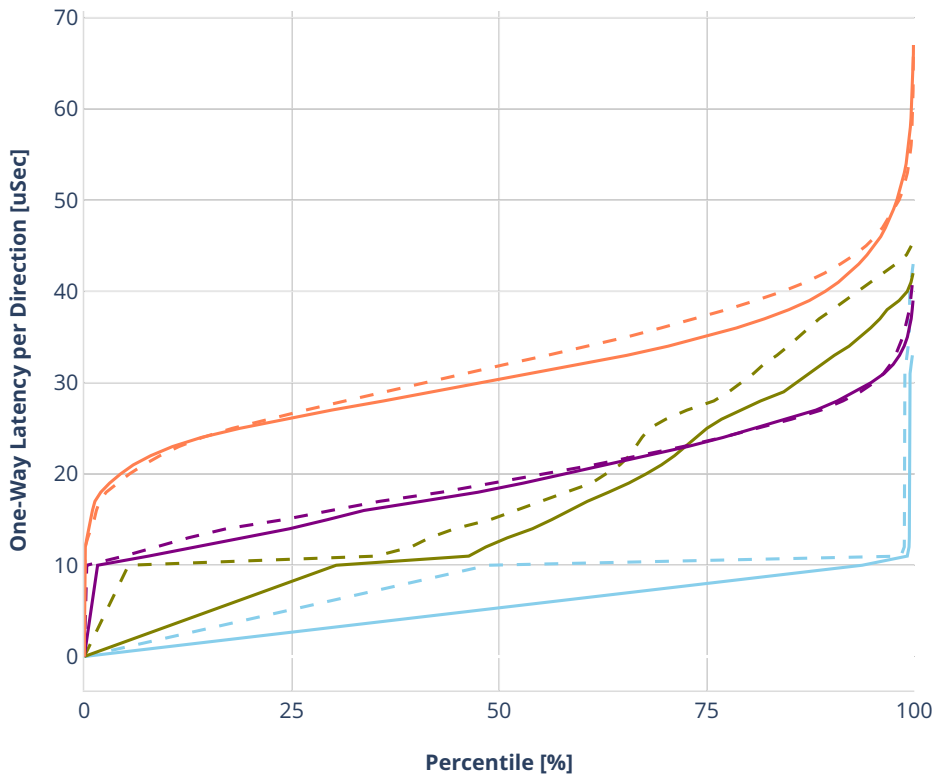

Latency: ethip6-ip6scale200k

- No-load.
- Low-load, 10% PDR.
- Mid-load, 50% PDR.
- High-load, 90% PDR.