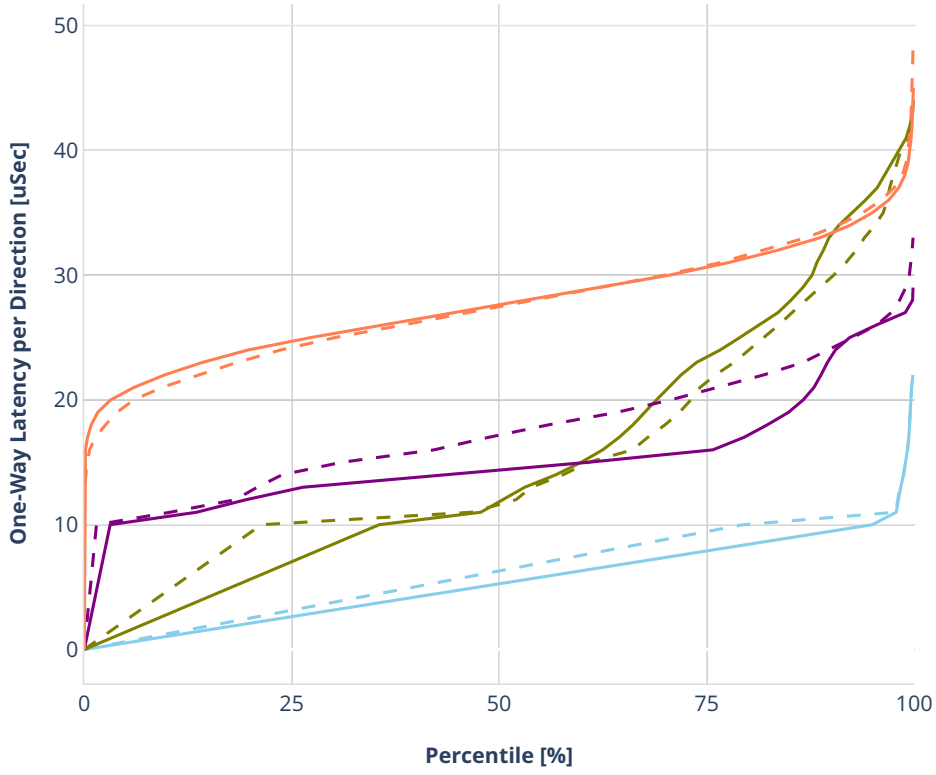

Latency: ethip6-ip6base

- No-load.
- Low-load, 10% PDR.
- Mid-load, 50% PDR.
- High-load, 90% PDR.