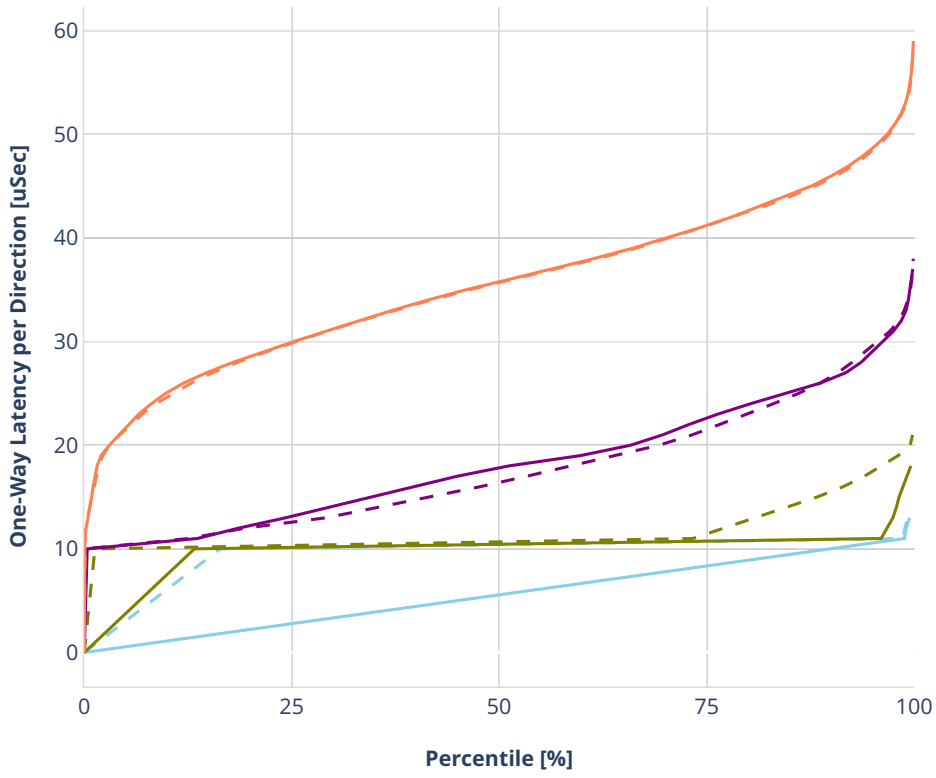

### Latency: avf-ethip6-ip6scale2m

- No-load.
- Low-load, 10% PDR.
- Mid-load, 50% PDR.
- High-load, 90% PDR.