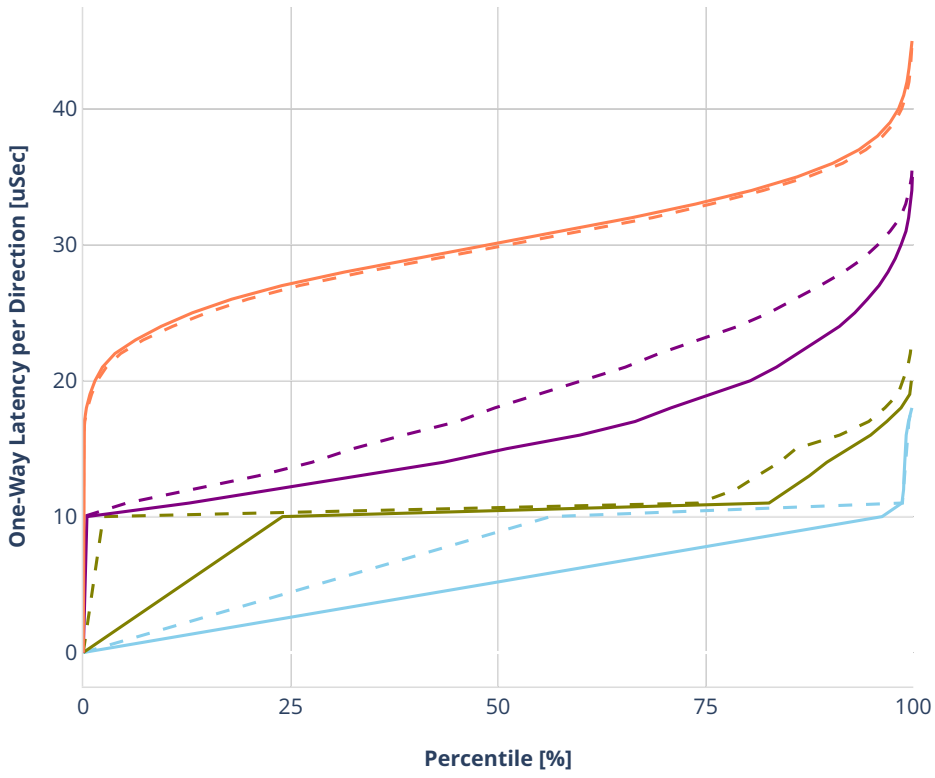

### Latency: avf-ethip6-ip6scale20k

- No-load.
- Low-load, 10% PDR.
- Mid-load, 50% PDR.
- High-load, 90% PDR.