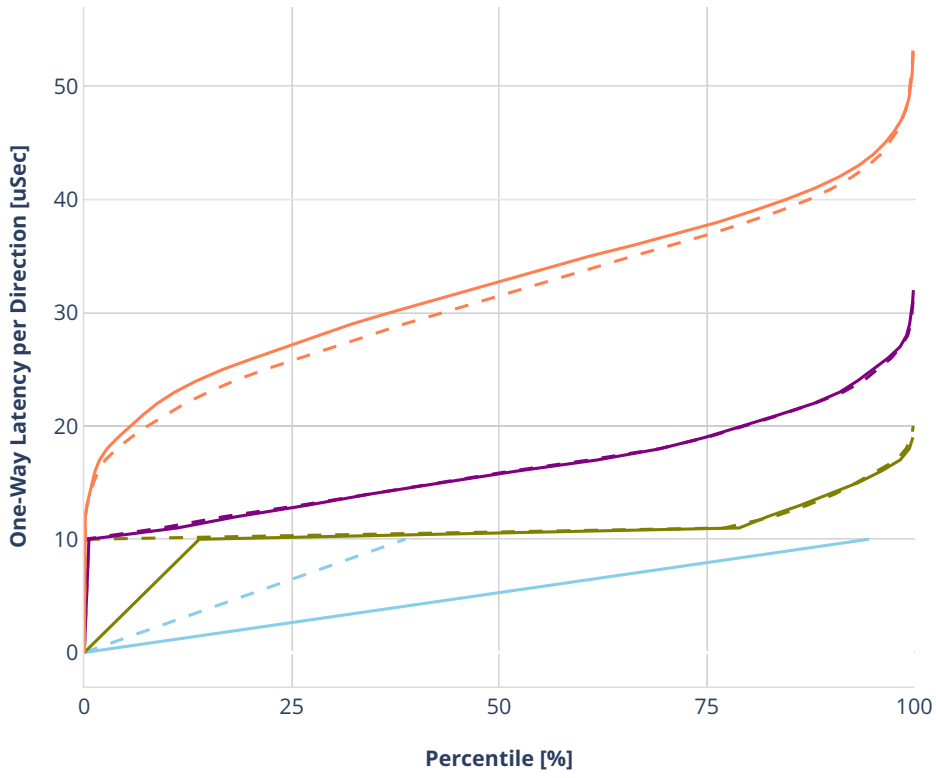

### Latency: avf-ethip6-ip6scale200k

- No-load.
- Low-load, 10% PDR.
- Mid-load, 50% PDR.
- High-load, 90% PDR.