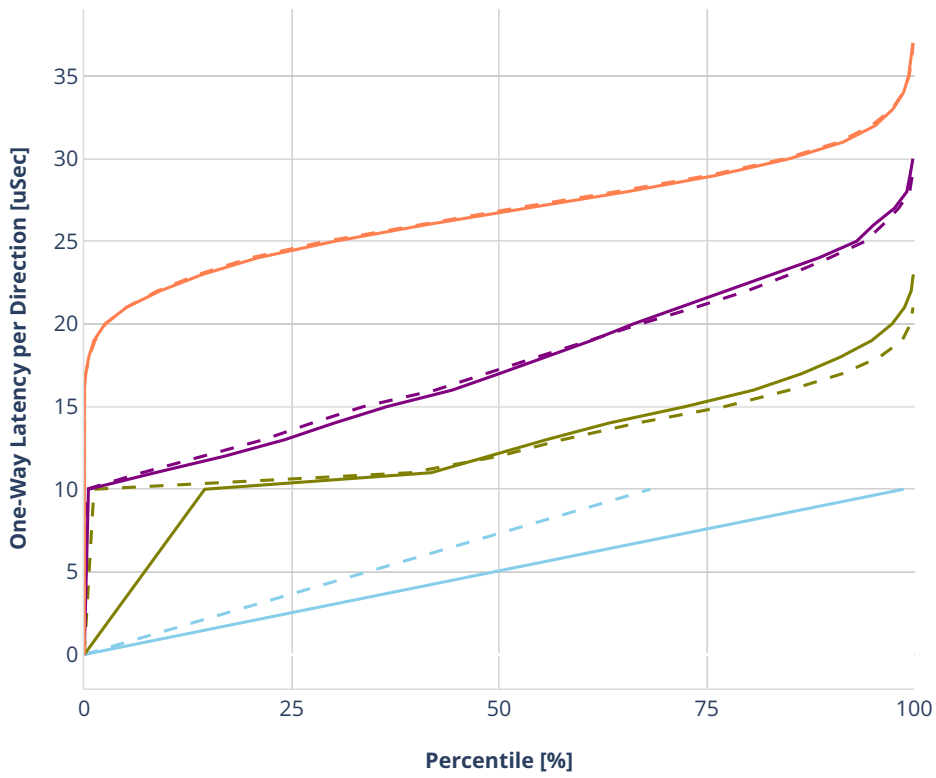

Latency: avf-ethip6-ip6base

- No-load.
- Low-load, 10% PDR.
- Mid-load, 50% PDR.
- High-load, 90% PDR.