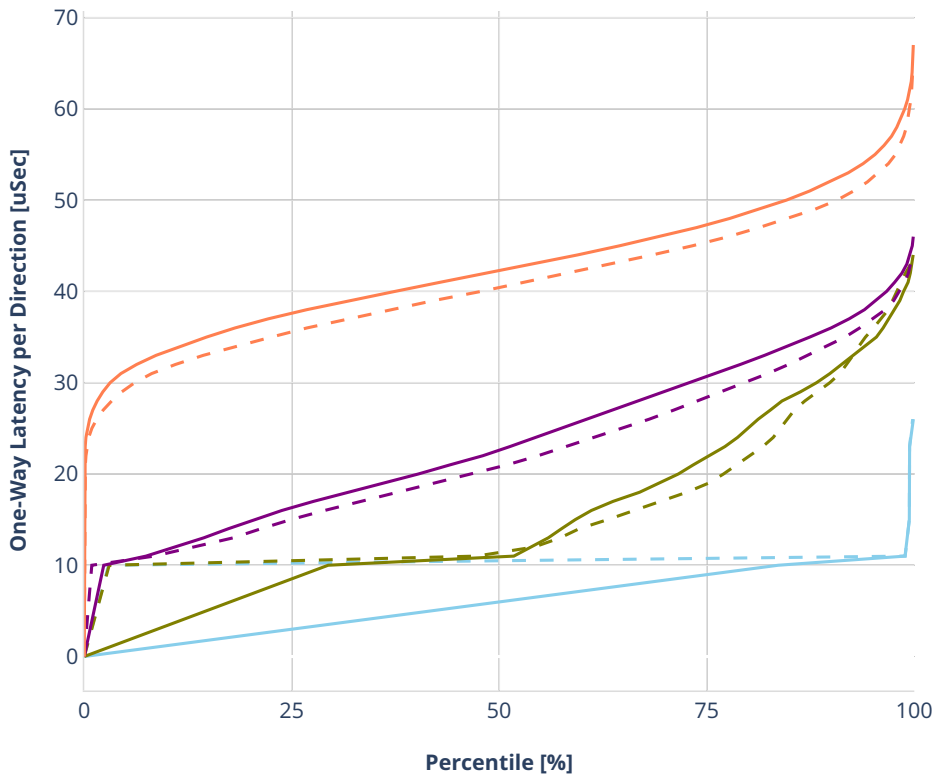

### Latency: ethip4udp-ip4base-nat44

- No-load.
- Low-load, 10% PDR.
- Mid-load, 50% PDR.
- High-load, 90% PDR.