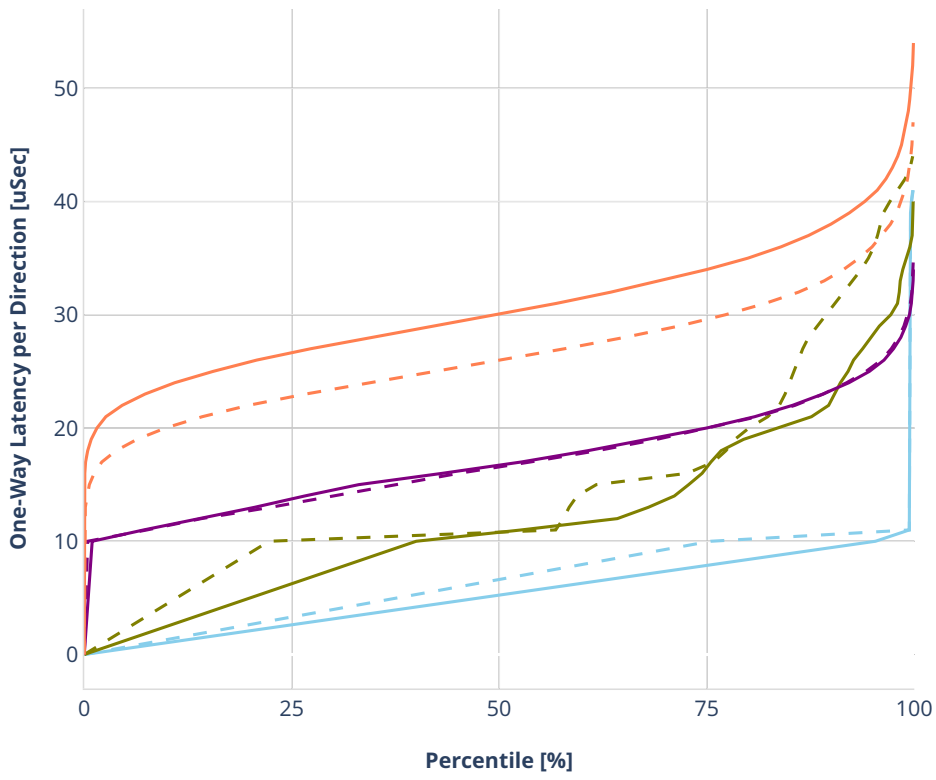

### Latency: ethip4-ip4scale2m

- No-load.
- Low-load, 10% PDR.
- Mid-load, 50% PDR.
- High-load, 90% PDR.