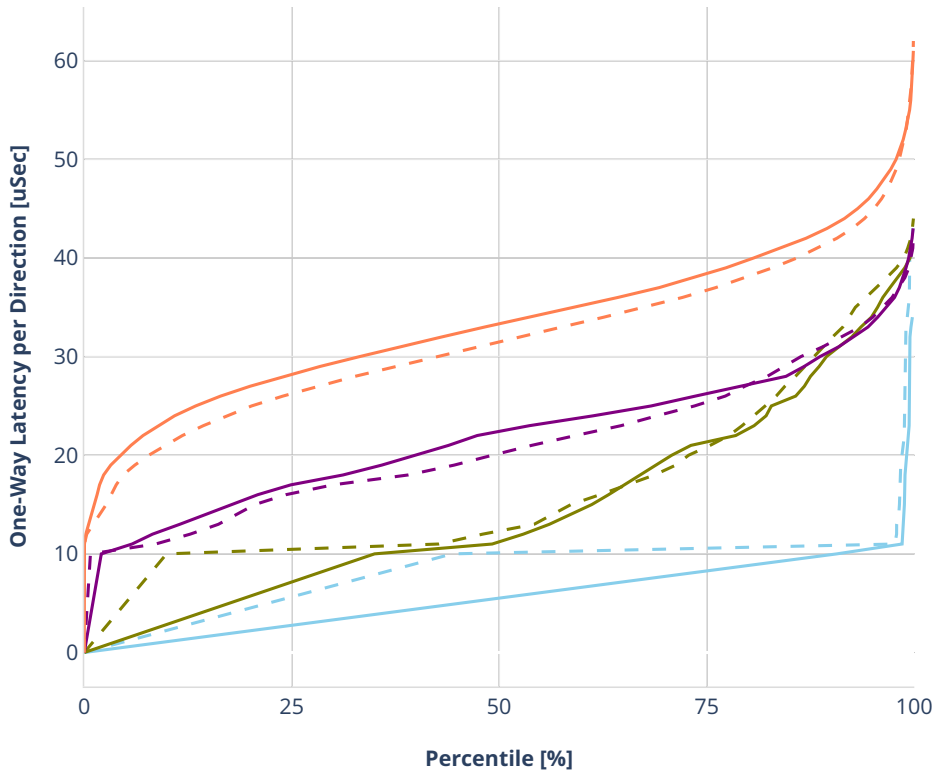

Latency: ethip4-ip4scale2m-rnd

- No-load.
- Low-load, 10% PDR.
- Mid-load, 50% PDR.
- High-load, 90% PDR.