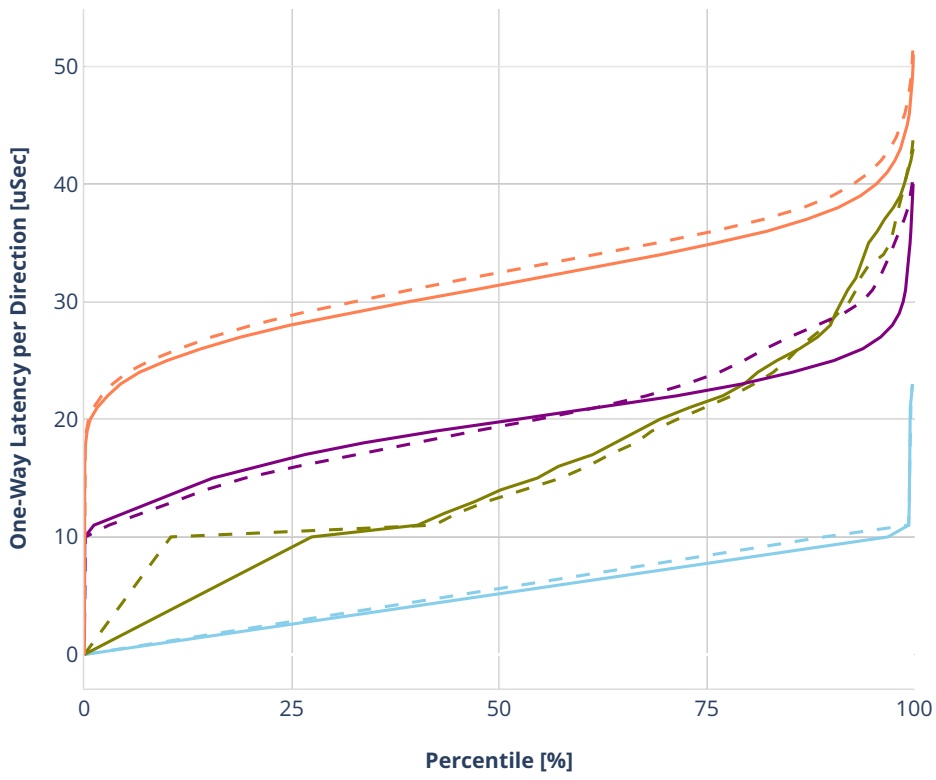

Latency: ethip4-ip4scale20k

- No-load.
- Low-load, 10% PDR.
- Mid-load, 50% PDR.
- High-load, 90% PDR.