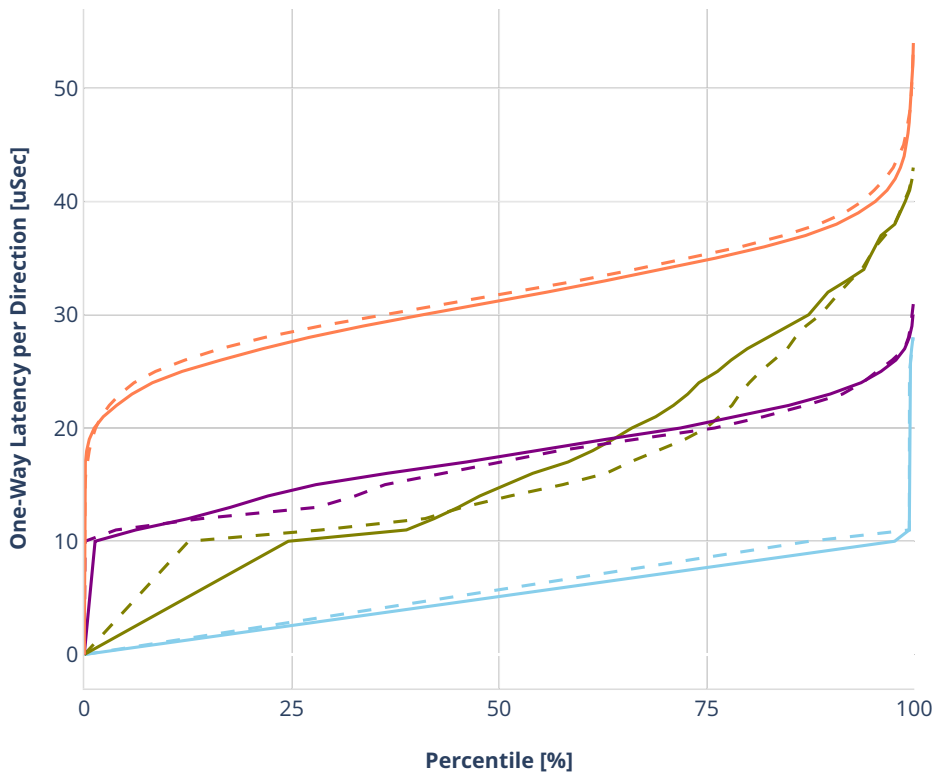

### Latency: ethip4-ip4scale20k-rnd

- No-load.
- Low-load, 10% PDR.
- Mid-load, 50% PDR.
- High-load, 90% PDR.