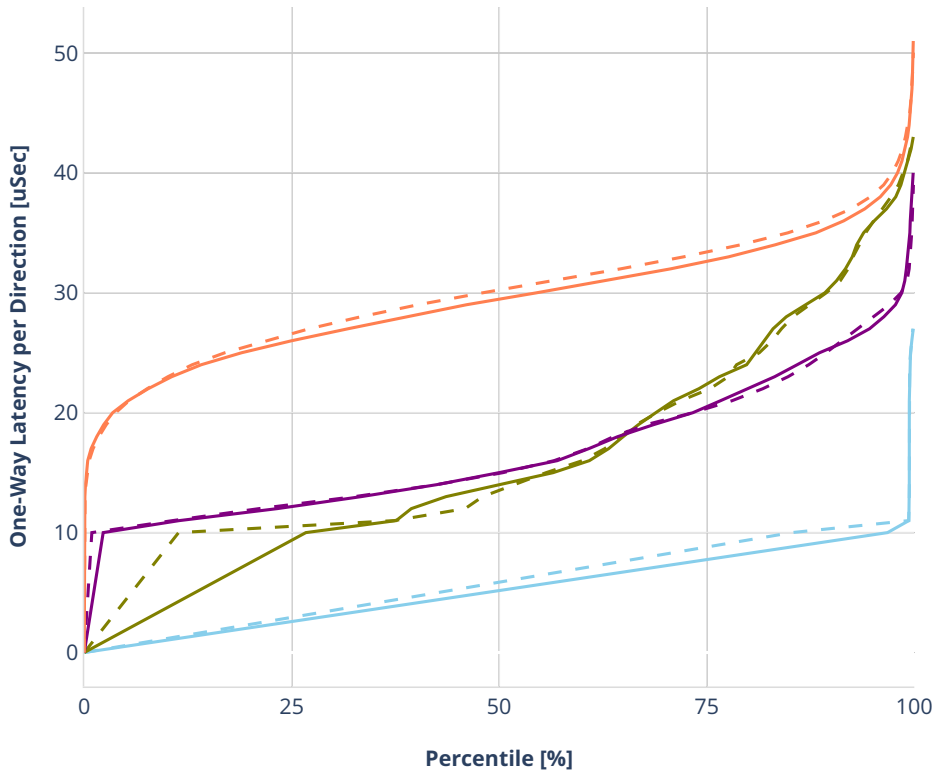

Latency: ethip4-ip4scale200k

- No-load.
- Low-load, 10% PDR.
- Mid-load, 50% PDR.
- High-load, 90% PDR.